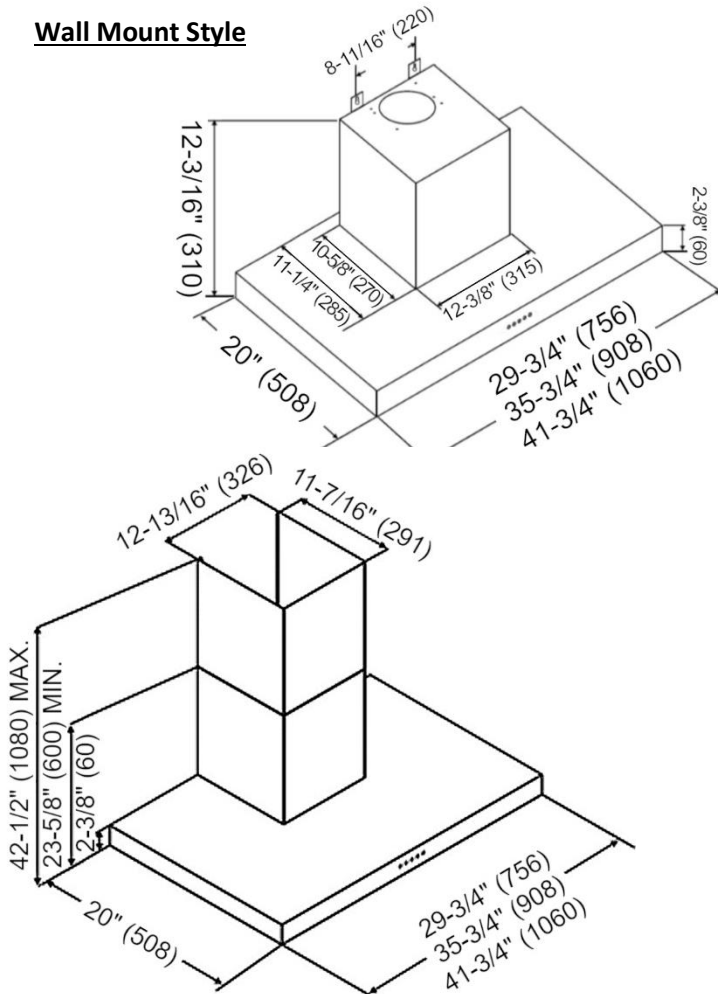

Brillia
RAX21 SQB-2 SERIES
 Multi-Style

Under Cabinet Style

Wall Mount Style (Duct Cover is included)

Model / Size	Under Cabinet	Wall Mount
	RAX2130SQB-2 / 30"	RAX2130SQB-WM-2 / 30"
	RAX2136SQB-2 / 36"	RAX2136SQB-WM-2 / 36"
	RAX2142SQB-2 / 42"	RAX2142SQB-WM-2 / 42"
Appearance		
Stainless Steel	✓	
Seamless	✓	
Performance		
CFM / Sone	320 to 700	
QuietMode™	59 dB	
LED Light	2 x Lights (3W)	
Speed	3 Speed	
Control	Mechanical Push Button	
Blower Type	Single Horizontal Squirrel Cage	
Exhaust	Top – 6" Round	
Consumption / Ampere	126W / 1.41A	
Filter	Baffle Filter	
Optional Accessories		
Backsplash Panel	SSP30 (30" x 32") SSP36 (36" x 32")	

Wall Mount Style

Under Cabinet Style