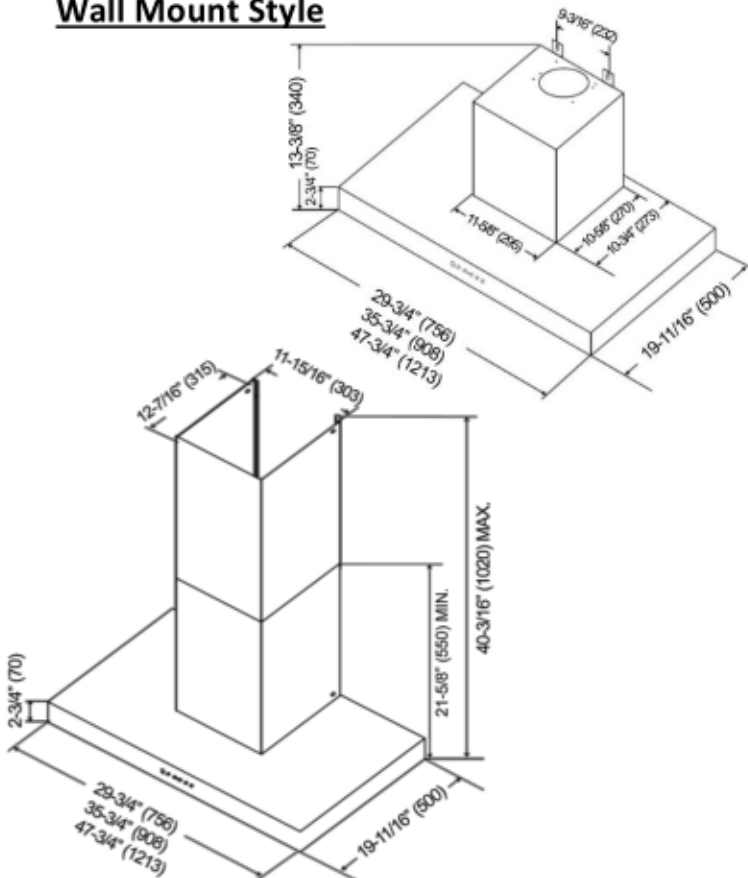

Under Cabinet Style

Wall Mount Style (Duct Cover is included)

Model / Size	<u>Under Cabinet</u>	<u>Wall Mount</u>
	CH7730SQ6-XX / 30"	CH7730SQ6-WM-XX / 30"
	CH7736SQ6-XX / 36"	CH7736SQ6-WM-XX / 36"
	CH7748SQ6-XX / 48"	CH7748SQ6-WM-XX / 48"
Appearance		
Stainless Steel	✓	
Seamless	✓	
Performance		
CFM / Sone	280 to 700 / 2.0 to 7.0	
QuietMode™	2.0 Sone	
ECO Mode ✓	10 Minutes on QuietMode™ Every Hour to Promote a Cleaner Kitchen Air Quality	
LED Light ✓	3-Level Lighting 2 x Lights (3W) – 30" & 36" 4 x Lights (3W) – 48"	
Speed	6 Speed	
Control	Electronic Buttons with LED Display, Flame & Temperature Sensor	
Delay Shutoff	5-Minute Delay Shutoff	
Blower Type	Single Horizontal Squirrel Cage	
Exhaust	Top – 6" Round	
Consumption / Ampere	420W / 3.5A	
Filter	Stainless Steel Filter with Airflow Efficiency Panel	
Optional Accessories		
Backsplash Panel	SSP30 (30" x 32") SSP36 (36" x 32")	
Remote Control	KRC6	

Wall Mount Style

Under Cabinet Style