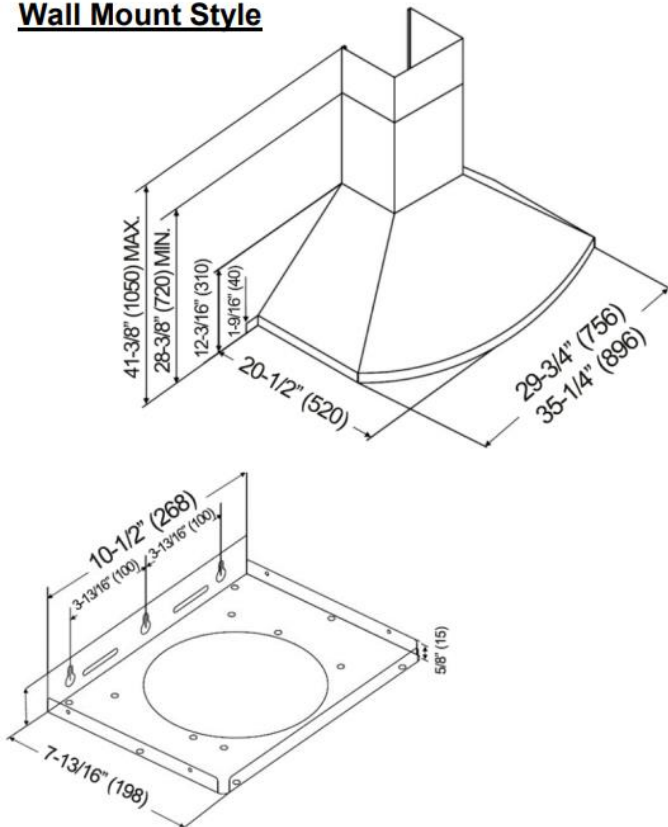

KOBE®

KOBE Range Hoods

So Quiet... You Won't Believe It's On!

Premium RA92 SQB6-XX SERIES

Wall Mount

Model / Size	RA9230SQB6-XX / 30" RA9236SQB6-XX / 36" RA9230SQB6-DC30-XX / 30" RA9236SQB6-DC36-XX / 36" RA9230SQB6-DC46-XX / 30" RA9236SQB6-DC46-XX / 36"
Appearance	
Stainless Steel	✓
Seamless	✓
Performance	
CFM / Sone	160 to 800 / 2.0 to 7.0
QuietMode™	2.0 Sone
LED Light	2 x Lights (3W)
ECO Mode	10 Minutes on QuietMode™ Every Hour to Promote a Cleaner Kitchen Air Quality
LED Light	3-Level Lighting 2 x LED Light (3W) – 30" & 36"
Speed	6
Control	Electronic Buttons with Delay Shutoff, Flame & Temperature Sensor
Delay Shutoff	5-Minute Delay Shutoff
Blower Type	Single Horizontal Squirrel Cage
Exhaust	Top 6" Round
Consumption / Ampere	420W / 3.5A
Filter	Baffle Filter
Optional Accessories	
Backsplash Panel	SSP30 (30" x 32") SSP36 (36" x 32")
Remote Control	KRC6

Wall Mount Style

Duct Cover

Information subject to change without notice
Measurement in inches (mm). Inches are converted

www.koberangehoods.com

*Building code may vary
VER. 230517