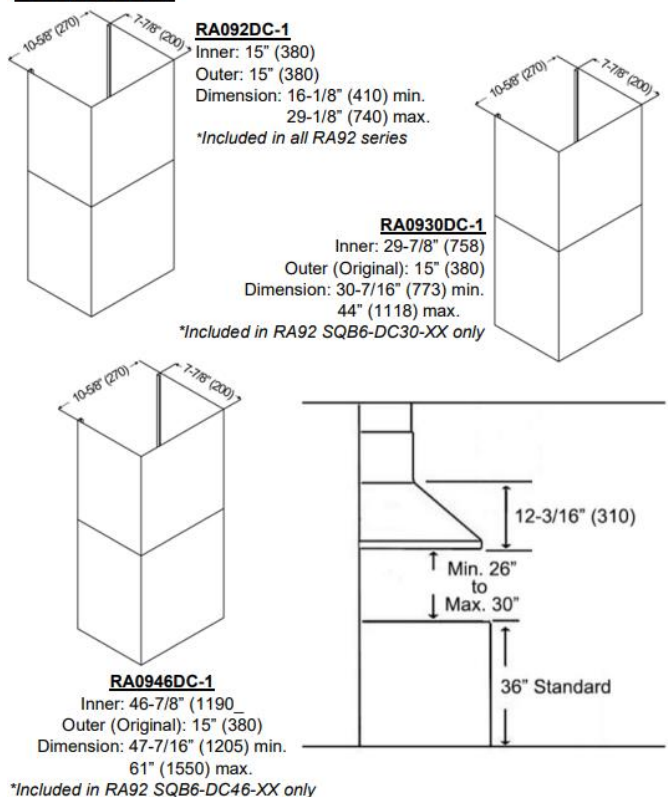

KOBE®

KOBE Range Hoods

So Quiet... You Won't Believe It's On!

Premium RA92 SQB6-XX SERIES

Wall Mount

Model / Size	RA9230SQB6-XX / 30" RA9236SQB6-XX / 36" RA9230SQB6-DC30-XX / 30" RA9236SQB6-DC36-XX / 36" RA9230SQB6-DC46-XX / 30" RA9236SQB6-DC46-XX / 36"
Appearance	
Stainless Steel	✓
Seamless	✓
Performance	
CFM / Sone	160 to 800 / 2.0 to 7.0
QuietMode™	2.0 Sone
LED Light	2 x Lights (3W)
ECO Mode	10 Minutes on QuietMode™ Every Hour to Promote a Cleaner Kitchen Air Quality
LED Light	3-Level Lighting 2 x LED Light (3W) – 30" & 36"
Speed	6
Control	Electronic Buttons with Delay Shutoff, Flame & Temperature Sensor
Delay Shutoff	5-Minute Delay Shutoff
Blower Type	Single Horizontal Squirrel Cage
Exhaust	Top 6" Round
Consumption / Ampere	420W / 3.5A
Filter	Baffle Filter
Optional Accessories	
Backsplash Panel	SSP30 (30" x 32") SSP36 (36" x 32")
Remote Control	KRC6

Wall Mount Style

Duct Cover

Information subject to change without notice
Measurement in inches (mm). Inches are converted

www.koberangehoods.com

*Building code may vary
VER. 230517