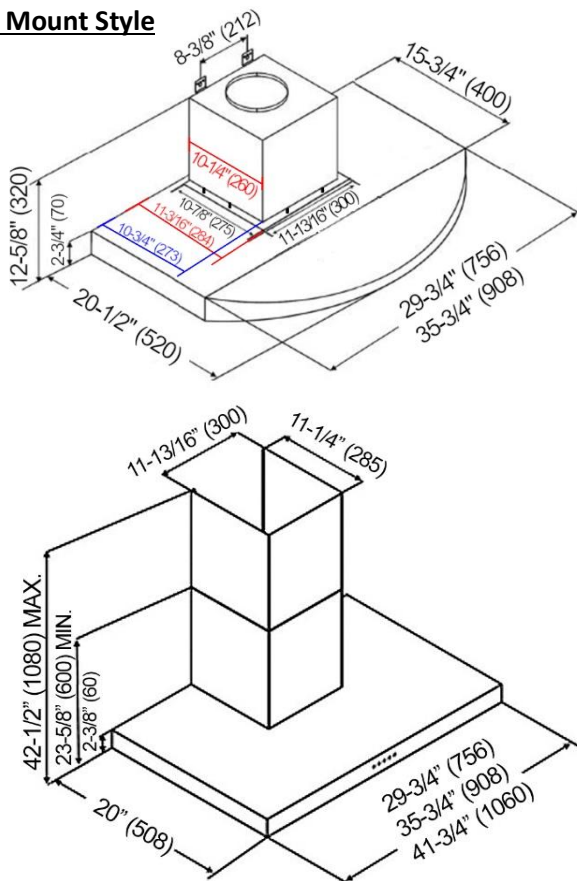

RA38 SQB-5 SERIES

Multi-Style

Under Cabinet Style

Wall Mount Style (Duct Cover is included)

Model / Size	Under Cabinet RA3830SQB-5 / 30" RA3836SQB-5 / 36"	Wall Mount RA3830SQB-WM-5 / 30" RA3836SQB-WM-5 / 36"
Appearance		
Stainless Steel	✓	
Seamless	✓	
Performance		
CFM / Sone	For 30" Model 280 to 680 / 1.0 to 5.0 Sones For 36" Mode 300 to 700 / 1.0 to 5.6 Sones	
QuietMode™	1.0 Sone / 40dB	
LED Light	2 x Lights (3W)	
Speed	3 Speed	
Control	Mechanical Push Button	
Blower Type	Single Horizontal Squirrel Cage	
Exhaust	Top – 6" Round	
Consumption / Ampere	181W / 1.5A – 30" 300W / 2.5A – 36"	
Filter	Baffle Filter	
Optional Accessories		
Backsplash Panel	SSP30 (30" x 32") SSP36 (36" x 32")	

Wall Mount Style

Under Cabinet Style