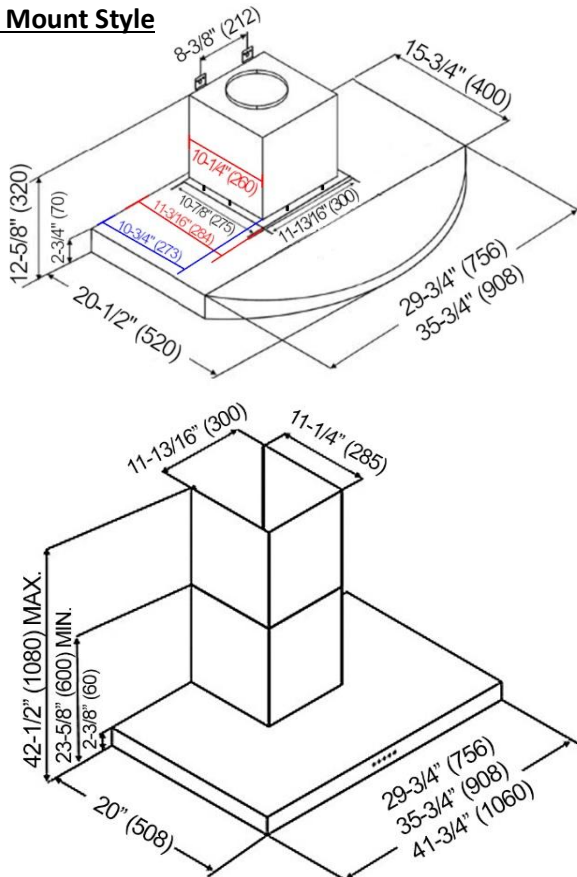

Under Cabinet Style

Wall Mount Style (Duct Cover is included)

Model / Size	<u>Under Cabinet</u> RA3830SQB-1 / 30" RA3836SQB-1 / 36"	<u>Wall Mount</u> RA3830SQB-WM-1 / 30" RA3836SQB-WM-1 / 36"
Appearance		
Stainless Steel	✓	
Seamless	✓	
Performance		
CFM / Sone	For 30" Model 280 to 680 / 1.0 to 5.0 Sones For 36" Mode 300 to 750 / 1.0 to 5.6 Sones	
QuietMode™	1.0 Sone / 40dB	
LED Light	2 x Lights (3W)	
Speed	3 Speed	
Control	Mechanical Push Button	
Blower Type	Single Horizontal Squirrel Cage	
Exhaust	Top – 6" Round	
Consumption / Ampere	181W / 1.5A – 30" 300W / 2.5A – 36"	
Filter	Baffle Filter	
Optional Accessories		
Backsplash Panel	SSP30 (30" x 32") SSP36 (36" x 32")	

Wall Mount Style

Under Cabinet Style