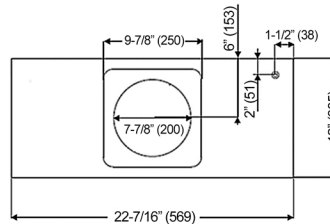

Built-In

Model / Size	IN2636SQB-1100-5A / 36" IN2648SQB-1100-5A / 48"
Appearance	
Stainless Steel	✓
Seamless	✓
Performance	
CFM / Sone	350 to 1100 / 1.6 to 8.0
QuietMode™	1.6 Sone / 46.5db
ECO Mode	10 Minutes on QuietMode™ Every Hour to Promote a Cleaner Kitchen Air Quality
LED Lights	3 Level Lighting 2 x Lights (3W) - 36" 3 x Lights (3W) - 48"
Speed	6 Speed
Control	Electronic Buttons with LED Display
Blower Type	Single Horizontal Squirrel Cage
Exhaust	Top - 8" Round
Consumption / Ampere	580W / 5.0A
Filter	Baffle Filter

3D View

Top View

Side View

Front View

Information subject to change without notice.
Measurement in inches (mm). Inches are converted

* Building code may vary.
www.koberangehoods.com VER. 171222