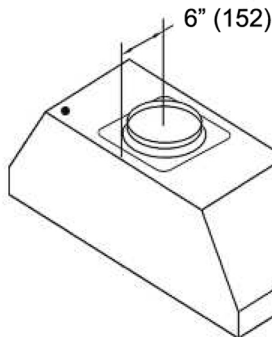

KOBE®

KOBE Range Hoods

So Quiet... You Won't Believe It's On!

Built-In Hood

Wireless Remote Control
(Sold Separately)

- magnet to attach any magnetic surface
- remote control range up to 16 feet

Deluxe® IN26 SQB-1100-5A SERIES

Built-In

Model / Size	IN2636SQB-1100-5A / 36" IN2648SQB-1100-5A / 48"
Appearance	
Stainless Steel	✓
Seamless	✓
Performance	
CFM / Sone	350 to 1100 / 1.6 to 8.0
QuietMode™	1.6 Sone / 46.5db
ECO Mode	10 Minutes on QuietMode™ Every Hour to Promote a Cleaner Kitchen Air Quality
LED Lights	3 Level Lighting 2 x Lights (3W) - 36" 3 x Lights (3W) - 48"
Speed	6 Speed
Control	Electronic Buttons with LED Display
Blower Type	Single Horizontal Squirrel Cage
Exhaust	Top - 8" Round
Consumption / Ampere	580W / 5.0A
Filter	Baffle Filter

3D View

Top View

Side View

Front View

Information subject to change without notice.
Measurement in inches (mm). Inches are converted

* Building code may vary.
www.koberangehoods.com VER. 171222