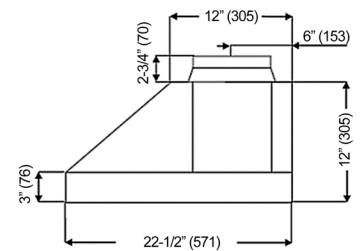

Built-In

Model / Size	IN2636SQB-1100-5A / 36" IN2648SQB-1100-5A / 48"
Appearance	
Stainless Steel	✓
Seamless	✓
Performance	
CFM / Sone	350 to 1100 / 1.6 to 8.0
QuietMode™	1.6 Sone / 46.5db
ECO Mode	10 Minutes on QuietMode™ Every Hour to Promote a Cleaner Kitchen Air Quality
LED Lights	3 Level Lighting 2 x Lights (3W) - 36" 3 x Lights (3W) - 48"
Speed	6 Speed
Control	Electronic Buttons with LED Display
Blower Type	Single Horizontal Squirrel Cage
Exhaust	Top - 8" Round
Consumption / Ampere	580W / 5.0A
Filter	Baffle Filter

3D View

Top View

Side View

Front View

Information subject to change without notice.
Measurement in inches (mm). Inches are converted

* Building code may vary.
www.koberangehoods.com VER. 171222