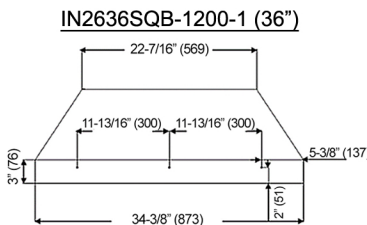

Built-In

Model / Size	IN2636SQB-1100-5A / 36" IN2648SQB-1100-5A / 48"
Appearance	
Stainless Steel	✓
Seamless	✓
Performance	
CFM / Sone	350 to 1100 / 1.6 to 8.0
QuietMode™	1.6 Sone / 46.5db
ECO Mode	10 Minutes on QuietMode™ Every Hour to Promote a Cleaner Kitchen Air Quality
LED Lights	3 Level Lighting 2 x Lights (3W) - 36" 3 x Lights (3W) - 48"
Speed	6 Speed
Control	Electronic Buttons with LED Display
Blower Type	Single Horizontal Squirrel Cage
Exhaust	Top - 8" Round
Consumption / Ampere	580W / 5.0A
Filter	Baffle Filter

3D View

Top View

Side View

Front View

Information subject to change without notice.
Measurement in inches (mm). Inches are converted

* Building code may vary.
www.koberangehoods.com VER. 171222