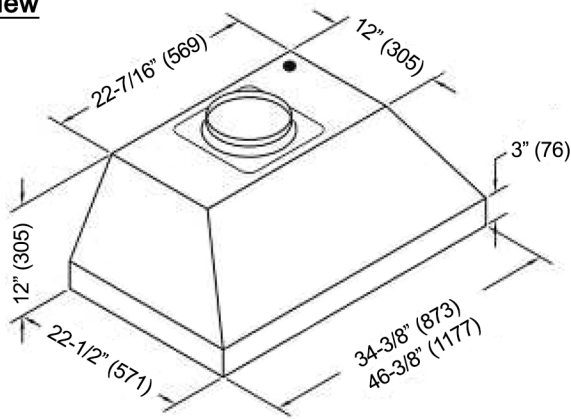

KOBE®

KOBE Range Hoods

So Quiet... You Won't Believe It's On!

Built-In Hood

Wireless Remote Control
(Sold Separately)

- magnet to attach any magnetic surface
- remote control range up to 16 feet

Deluxe® IN26 SQB-1100-5A SERIES

Built-In

Model / Size	IN2636SQB-1100-5A / 36" IN2648SQB-1100-5A / 48"
Appearance	
Stainless Steel	✓
Seamless	✓
Performance	
CFM / Sone	350 to 1100 / 1.6 to 8.0
QuietMode™	1.6 Sone / 46.5db
ECO Mode	10 Minutes on QuietMode™ Every Hour to Promote a Cleaner Kitchen Air Quality
LED Lights	3 Level Lighting 2 x Lights (3W) - 36" 3 x Lights (3W) - 48"
Speed	6 Speed
Control	Electronic Buttons with LED Display
Blower Type	Single Horizontal Squirrel Cage
Exhaust	Top - 8" Round
Consumption / Ampere	580W / 5.0A
Filter	Baffle Filter

3D View

Top View

Side View

Front View

Information subject to change without notice.
Measurement in inches (mm). Inches are converted

* Building code may vary.
www.koberangehoods.com VER. 171222