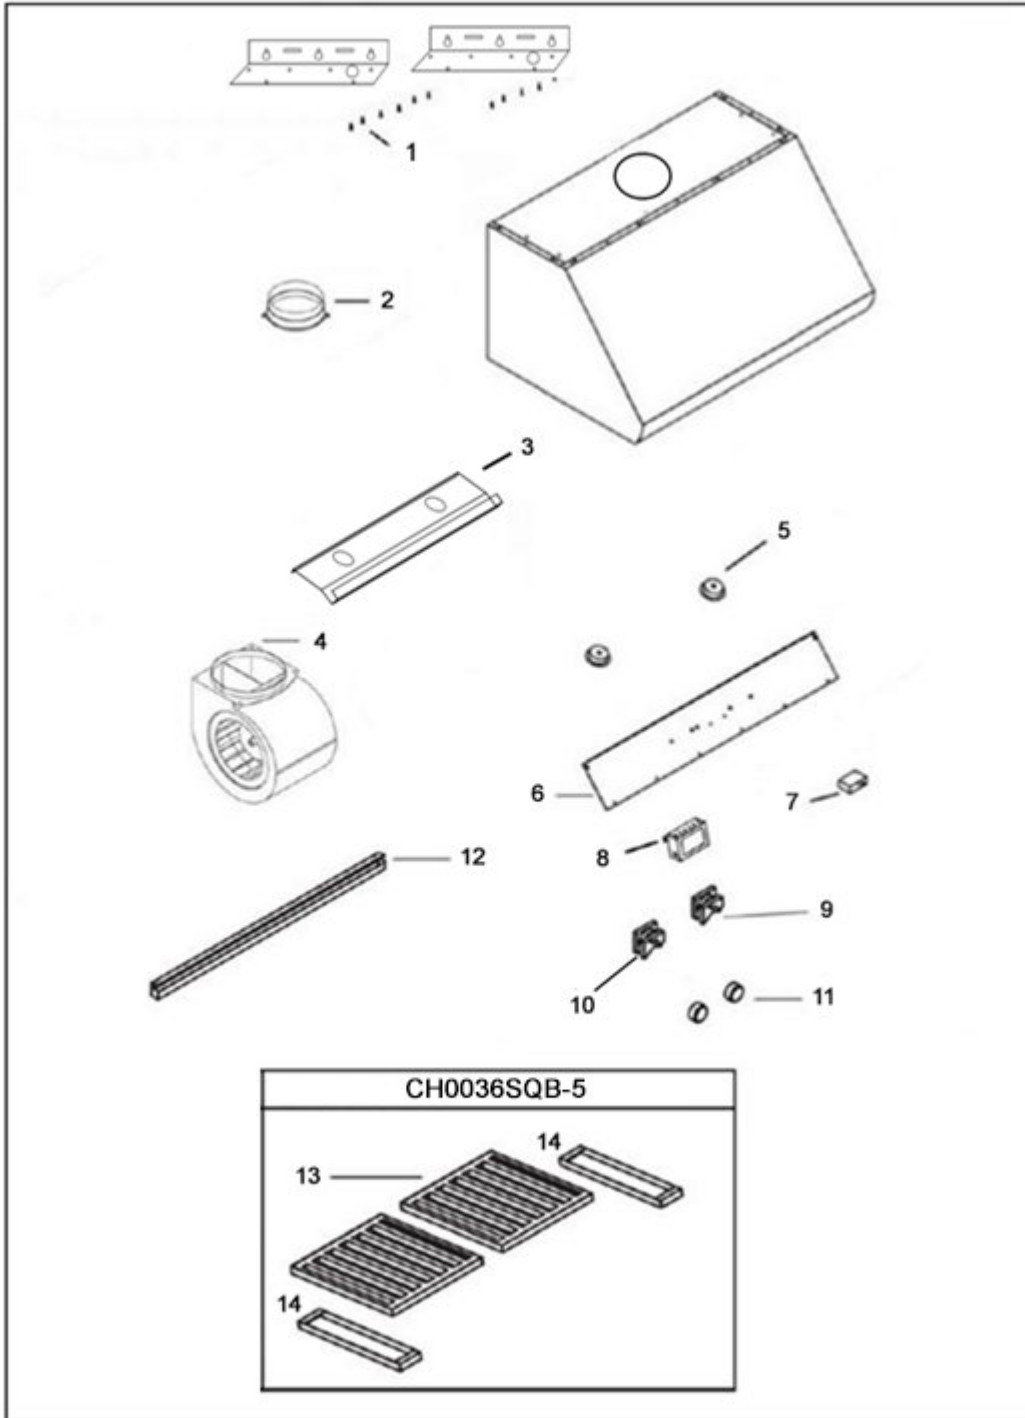

PART LIST

MODEL NO.: CH0036SQB-5 (36")
 CH0042SQB-5 (42")
 CH0048SQB-5 (48")

NO.	DESCRIPTION	MODEL /SIZE	PART NO.
1	Screw(3/16"x3/8")		L1-0707-0002
2	6" Round Plastic Exhaust	CH0036SQB-5	L1-0505-0003
	8" Round Exhaust Plate	CH0042SQB-5 CH0048SQB-5	L1-0505-0004
3	Light Panel	CH0036SQB-5	B101-0036-06
		CH0042SQB-5	B101-0042-06
		CH0048SQB-5	B101-0048-06
4	Blower System	CH0036SQB-5	X5-L1-0302-0120-802RO
		CH0042SQB-5 CH0048SQB-5	X5-L1-0302-0120-802RE
4A	Motor Support	CH0042SQB-5 CH0048SQB-5	L1-0233-0242
5	LED Light (3W)		L1-0403-0301
6	Capacitor Panel	CH0036SQB-5	L1-0201-0036
		CH0042SQB-5	L1-0201-0042
		CH0048SQB-5	L1-0201-0048
7	Capacitor x 1PCS	CH0036SQB-5	L1-0401-0120-24
	Capacitor x 2PCS	CH0042SQB-5 CH0048SQB-5	L1-0401-0120-24
8	LED Driver		L1-0402-D001
9	Valve Stem(LIGHT)		L1-0405-0404-B
10	Valve Stem(ON/OFF)		L1-0405-0402-B
11	Knob		L1-0405-0400-A
12	Metal Oil Tunnel	CH0036SQB-5	B101-9136-14A
	Metal Oil Tunnel	CH0042SQB-5	B101-9142-14A
	Metal Oil Tunnel	CH0048SQB-5	B101-9148-14A
13	Baffle Filter		L1-0214-0191
14	Stainless Steel Spacer {4-5/16"(109) x 14-3/8"(365)}	CH0036SQB-5	B101-9136-15
	Stainless Steel Spacer {15/16"(23) x 14-3/8"(365)}	CH0042SQB-5	B101-9142-15
	Stainless Steel Spacer {3-7/8" (98) x 14-3/8"(365)}	CH0048SQB-5	B101-9148-15

PART DIAGRAM

MODEL NO.: CH0036SQB-5 (36")

KOBE®

KOBE Range Hoods
So Quiet... You Won't Believe It's On!

PART DIAGRAM

MODEL NO.: CH0042SQB-5 (42")
 CH0048SQB-5 (48")