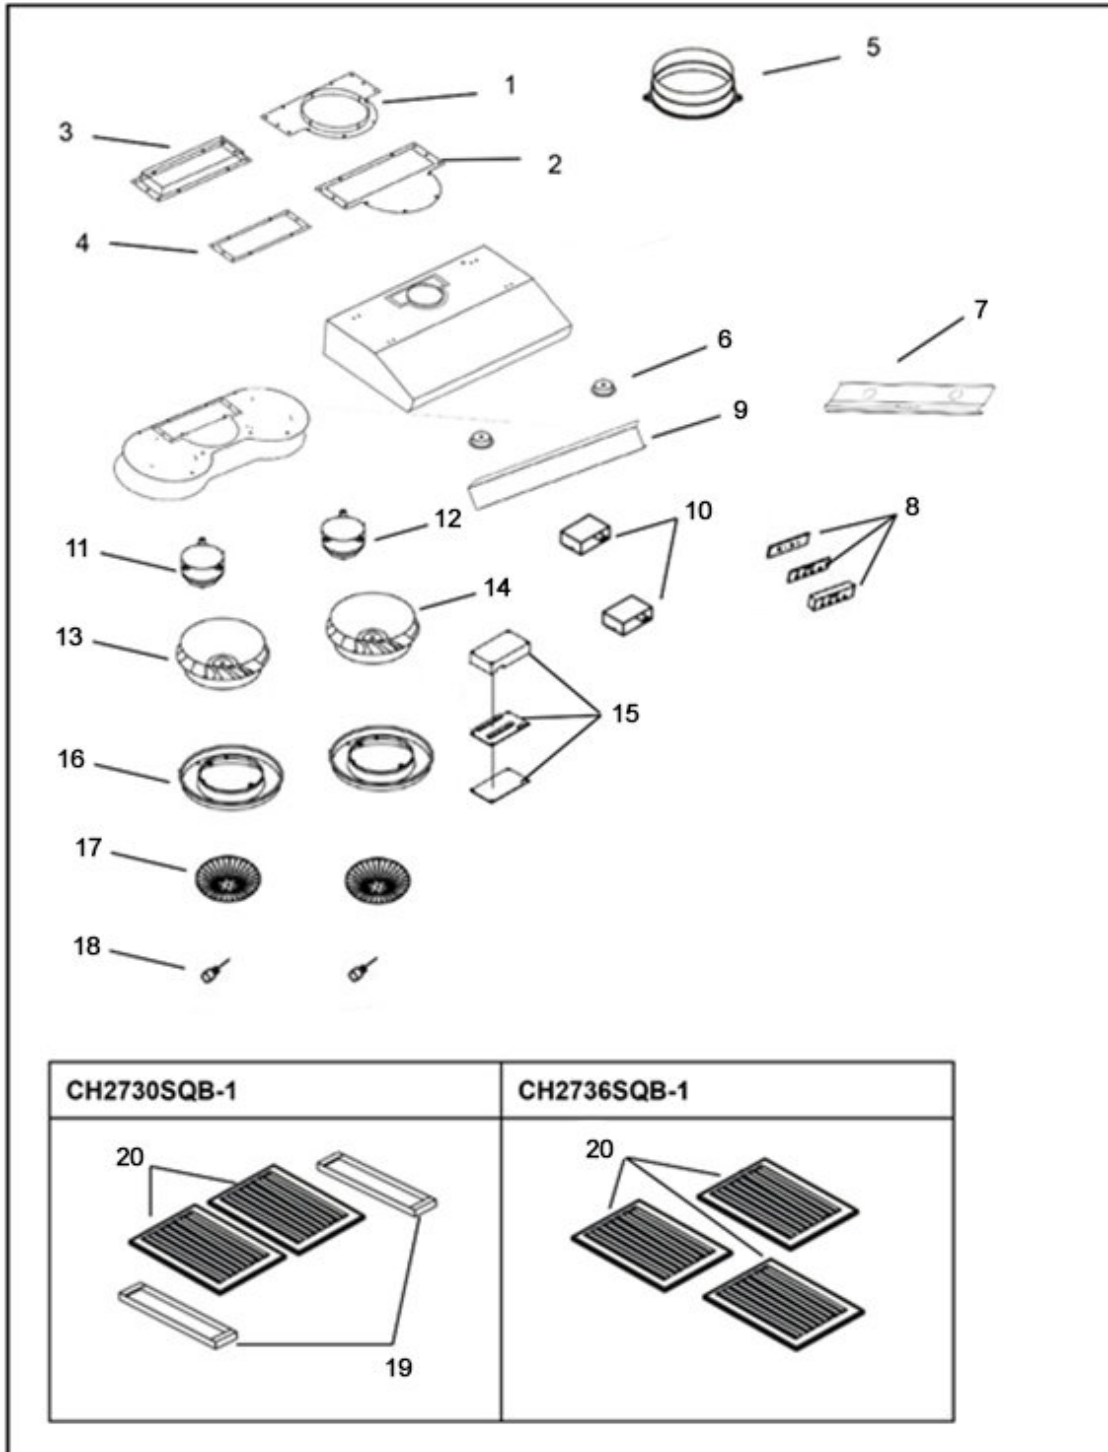

**MODEL NO.:** CH2730SQB-1 (30")  
 CH2736SQB-1 (36")  
 CH2742SQB-1 (42")  
 CH2748SQB-1 (48")

NO.	DESCRIPTION	MODEL /SIZE	PART NO.
1	6" Exhaust Plate		L1-0241-0001A
2	Vent Cover (Top)		L1-0241-0001B
3	2-3/4" x9-3/4" Exhaust Plate		L1-0241-0002BH
4	3-3/4" x11-1/4" Vent Cover		L1-0241-0002A
5	6" Round Plastic Exhaust		L1-0505-0003
6	LED Light (3W)		L1-0403-0301
7	LED Light Support	CH2730SQB-1	B101-02730-06
		CH2736SQB-1	B101-02736-06
		CH2742SQB-1	B101-02742-06
		CH2748SQB-1	B101-02748-06
8	Control Unit		L1-0404-6001-A
9	Capacitor Support		L1-0201-1630
10	Capacitor x 2PCS		L1-0401-0120-6
11	Motor (B)		L1-0301-0120-102B
12	Motor (A)		L1-0301-0120-102A
13	Turbine Impeller (B)		L1-0251-0747-B
14	Turbine Impeller (A)		L1-0251-0747-A
15	Processor Board		L1-0404-6001-B
16	Plastic Oil Tunnel		L1-0502-0102
17	Safety Screen		L1-0602-0101
18	Safety Screen Screws		L1-0705-0001
19	Stainless Steel Spacer {2-13/16"(71) x 14-3/4"(375)}	CH2730SQB-1	B101-2230-15
	Stainless Steel Spacer {3-3/16"(80) x 14-3/4"(375)}	CH2742SQB-1	B101-2742-15
20	Baffle Filter		L1-0214-0122

## PART DIAGRAM

**MODEL NO.:** CH2730SQB-1 (30")  
CH2736SQB-1 (36")

**MODEL NO.:** CH2742SQB-1 (42")  
 CH2748SQB-1 (48")