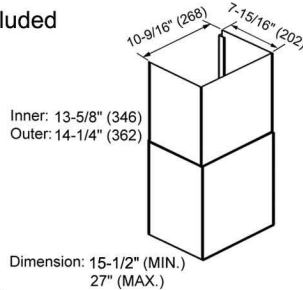

Duct Cover Included