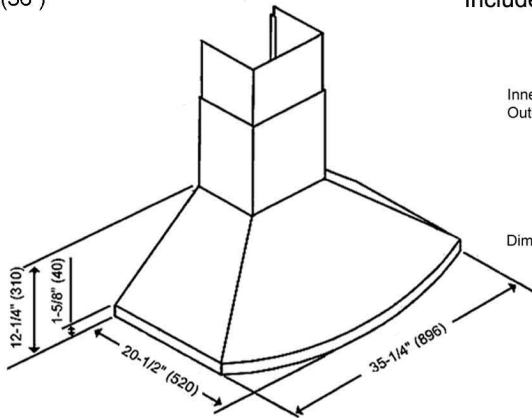

Wall Mount (36")