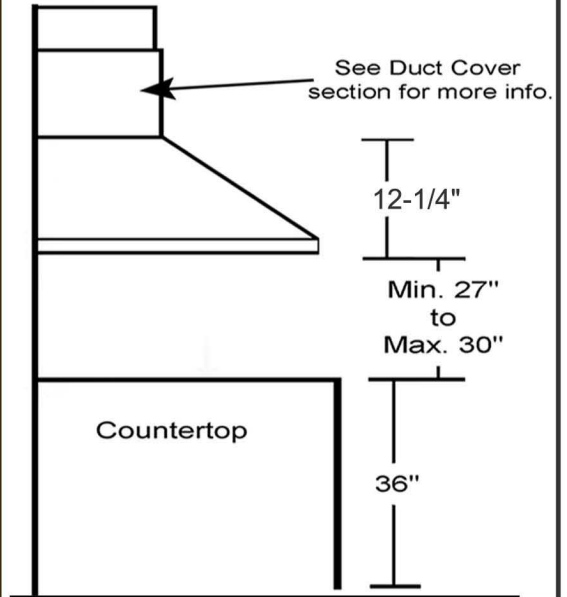

Wall Mount (36")

Duct Cover Included

Optional Accessories

Extension Duct Cover
RA0930DC

RA0946DC

Information subject to change without notice.

* Building code may vary.