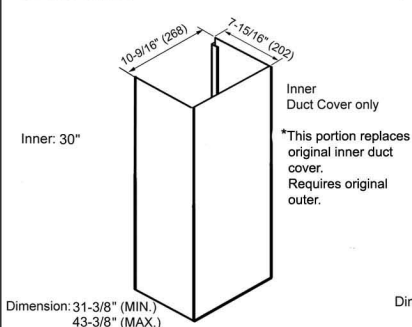

Wall Mount (36")

Duct Cover Included

Optional Accessories

Extension Duct Cover
RA0930DC

RA0946DC

Information subject to change without notice.

* Building code may vary.