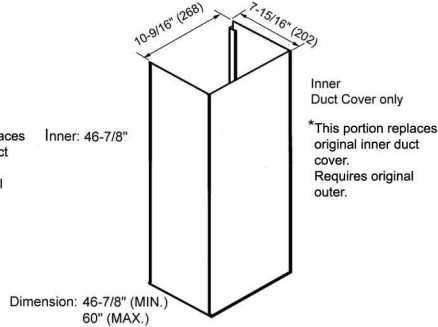

Wall Mount (36")

Duct Cover Included

Optional Accessories

Extension Duct Cover
RA0930DC

RA0946DC

Information subject to change without notice.

* Building code may vary.