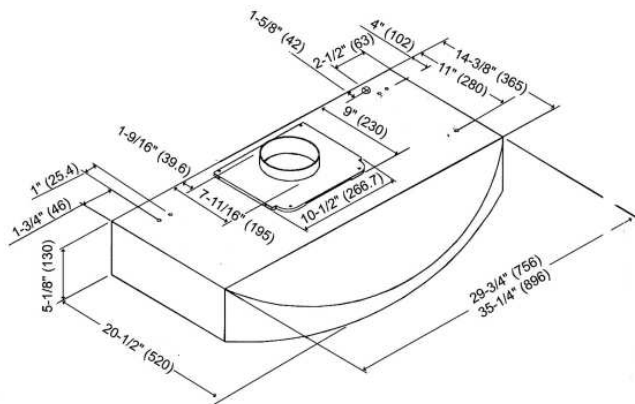

KOBE®

So Quiet...

You Won't Believe It's On!

Under Cabinet or Wall Mount

RA-038 SQ Series

Appearance	
Stainless Steel	●
Seamless	●
Performance	
CFM	330 to 720
Sone / Decibel	1.2 to 4.8 / 42dB to 63dB
QuietMode™	1.2 Sones / 42dB
Features	
Halogen Light	12V 20W x 2
Power Supply / Consumption	120V 60Hz / 198W 1.71A
No. of Speed	3 (Rocker Switch)
Fan Type	Twin Vertical Turbine Impeller (#737)
Ducting	Top 6" Round
Filter	Safety Screen with Oil Container
Optional Accessories	
Duct Cover	RA1020DC
Stainless Steel Back Splash	SSP30 (30" x 32"), SSP36 (36" x 32")

Under Cabinet

(30", 36")

Wall Mount

(30", 36")

Information subject to change without notice.

Optional Accessories

Wall Mount

(with Duct Cover)