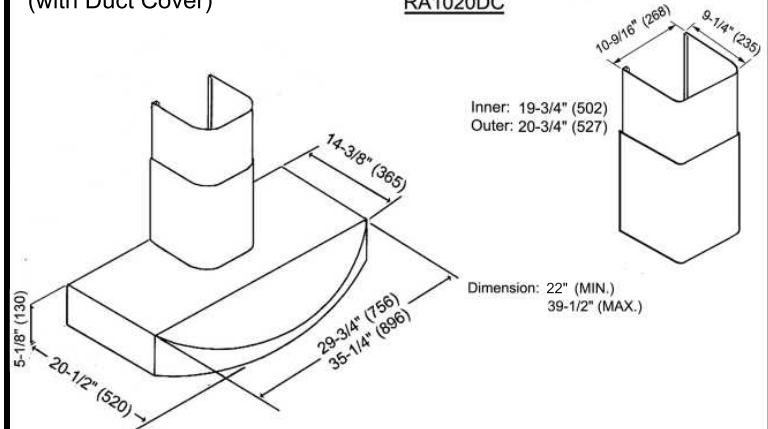

Duct Cover

RA1020DC

* Building code may vary.