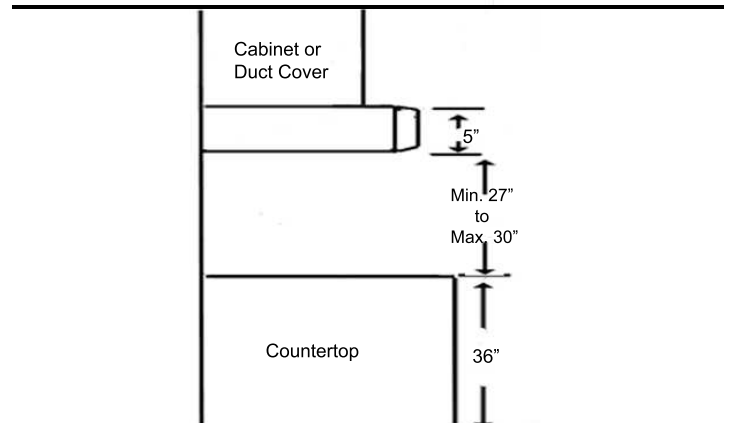

Duct Cover

RA1020DC

* Building code may vary.