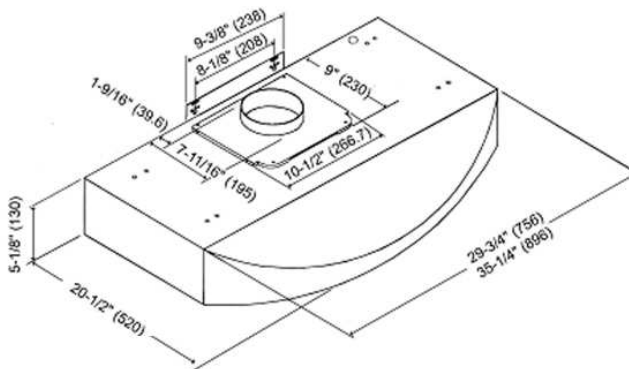

KOBE®

So Quiet...

You Won't Believe It's On!

Under Cabinet or Wall Mount

RA-038 SQ Series

Appearance	
Stainless Steel	●
Seamless	●
Performance	
CFM	330 to 720
Sone / Decibel	1.2 to 4.8 / 42dB to 63dB
QuietMode™	1.2 Sones / 42dB
Features	
Halogen Light	12V 20W x 2
Power Supply / Consumption	120V 60Hz / 198W 1.71A
No. of Speed	3 (Rocker Switch)
Fan Type	Twin Vertical Turbine Impeller (#737)
Ducting	Top 6" Round
Filter	Safety Screen with Oil Container
Optional Accessories	
Duct Cover	RA1020DC
Stainless Steel Back Splash	SSP30 (30" x 32"), SSP36 (36" x 32")

Under Cabinet

(30", 36")

Wall Mount

(30", 36")

Information subject to change without notice.

Optional Accessories

Wall Mount

(with Duct Cover)