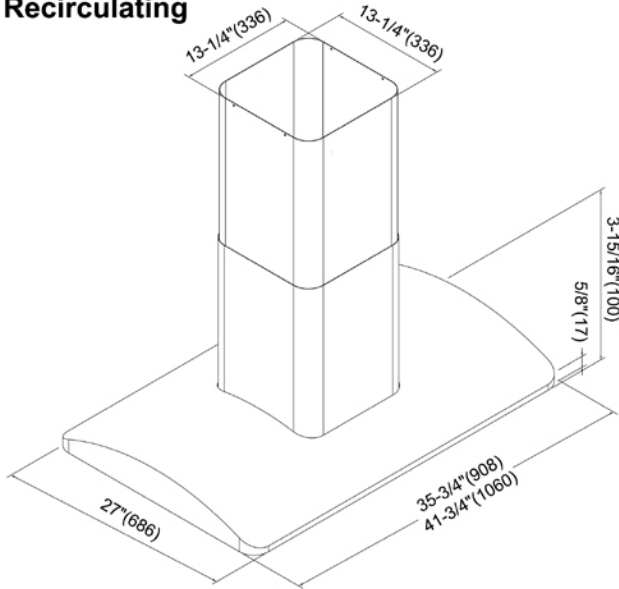

KOBE®

So Quiet...

You Won't Believe It's On!

Model No.: IS2236SQF (36")
IS2242SQF (42")

Island or Recirculating IS-22 Series

Appearance	
Stainless Steel	•
Seamless	•
Performance	
CFM	250 to 700 (250 to 700)
Sone	1.3 to 4.8
QuietMode™	1.3 Sone
Features	
LED Light	12V 3W x 4
Power Supply / Consumption	120V 60Hz / 211W 1.82A
No. of Speed	3 (Recessed Push Button Control)
Fan Type	Double Horizontal Squirrel Cage
Ducting	Top 6" Round
Filter	Aluminum Mesh x 4
Duct Cover	IS22DC

Island or Recirculating (36", 42")

Duct Cover IS22DC

Information subject to change without notice.

* Building code may vary.

Measurement in inches (mm). Inches are converted from millimeter and are estimated.