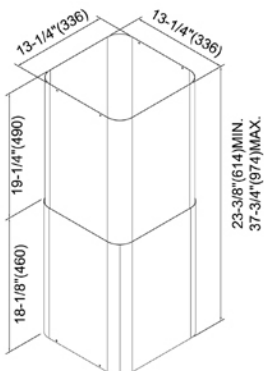

KOBE®

So Quiet...

You Won't Believe It's On!

Model No.: IS2236SQF (36")
IS2242SQF (42")

Island or Recirculating IS-22 Series

Appearance	
Stainless Steel	•
Seamless	•
Performance	
CFM	250 to 700 (250 to 700)
Sone	1.3 to 4.8
QuietMode™	1.3 Sone
Features	
LED Light	12V 3W x 4
Power Supply / Consumption	120V 60Hz / 211W 1.82A
No. of Speed	3 (Recessed Push Button Control)
Fan Type	Double Horizontal Squirrel Cage
Ducting	Top 6" Round
Filter	Aluminum Mesh x 4
Duct Cover	IS22DC

Island or Recirculating (36", 42")

Duct Cover IS22DC

Information subject to change without notice.

* Building code may vary.

Measurement in inches (mm). Inches are converted from millimeter and are estimated.