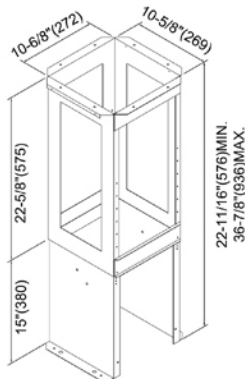

KOBE®

So Quiet...

You Won't Believe It's On!

Model No.: IS2236SQF (36")
IS2242SQF (42")

Island or Recirculating IS-22 Series

Appearance	
Stainless Steel	•
Seamless	•
Performance	
CFM	250 to 700 (250 to 700)
Sone	1.3 to 4.8
QuietMode™	1.3 Sone
Features	
LED Light	12V 3W x 4
Power Supply / Consumption	120V 60Hz / 211W 1.82A
No. of Speed	3 (Recessed Push Button Control)
Fan Type	Double Horizontal Squirrel Cage
Ducting	Top 6" Round
Filter	Aluminum Mesh x 4
Duct Cover	IS22DC

Island or Recirculating (36", 42")

Duct Cover IS22DC

Information subject to change without notice.

* Building code may vary.

Measurement in inches (mm). Inches are converted from millimeter and are estimated.