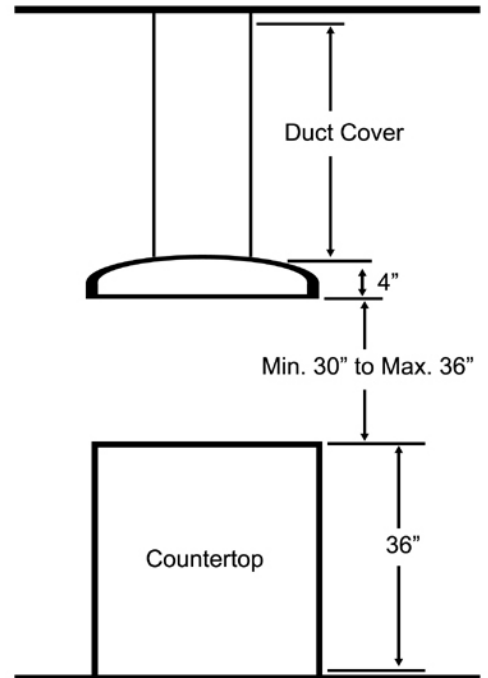

KOBE®

So Quiet...

You Won't Believe It's On!

Model No.: IS2236SQF (36")
IS2242SQF (42")

Island or Recirculating IS-22 Series

Appearance	
Stainless Steel	•
Seamless	•
Performance	
CFM	250 to 700 (250 to 700)
Sone	1.3 to 4.8
QuietMode™	1.3 Sone
Features	
LED Light	12V 3W x 4
Power Supply / Consumption	120V 60Hz / 211W 1.82A
No. of Speed	3 (Recessed Push Button Control)
Fan Type	Double Horizontal Squirrel Cage
Ducting	Top 6" Round
Filter	Aluminum Mesh x 4
Duct Cover	IS22DC

Island or Recirculating (36", 42")

Duct Cover IS22DC

Information subject to change without notice.

* Building code may vary.

Measurement in inches (mm). Inches are converted from millimeter and are estimated.