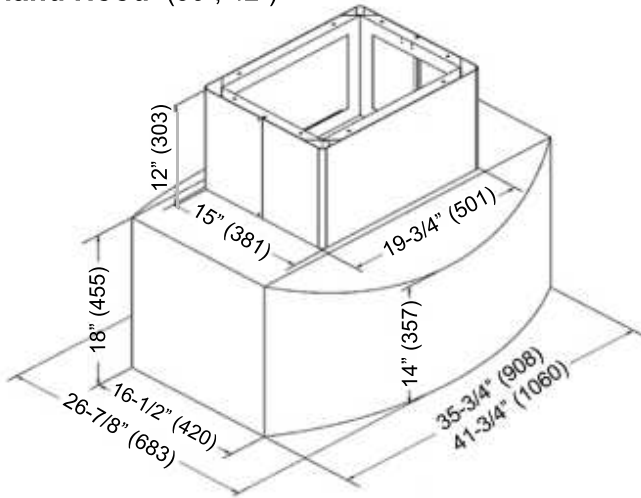

## Island Hood IS-21 Series

Model No.:  
IS2136SQB + IS21DC (36")  
IS2142SQB + IS21DC (42")

<b>Appearance</b>	
Stainless Steel	•
Seamless	•
<b>Performance</b>	
CFM	400 to 1000
Sone / Decibel	1.4 to 8.0 / 45dB to 70dB
QuietMode™	1.4 Sones / 45dB
<b>Features</b>	
Halogen Light	12V 20W x 4 - Multi-Level
Power Supply / Consumption	120V 60Hz / 340W 3.0A
No. of Speed	4 (Rotary Control)
Fan Type	Double Horizontal Squirrel Cage
Ducting Option	Top Transition Rectangular to 8" Round
Filter	Baffle Filter
Duct Cover (Included)	IS21DC

### Island Hood (36", 42")