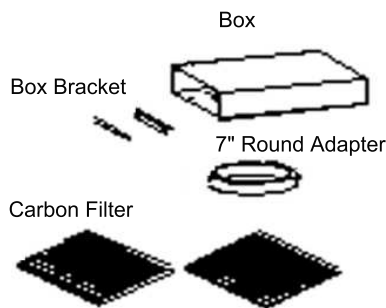

So Quiet...

You Won't Believe It's On!

Model No.: IS2436GSB (36")
IS2442GSB (42")

Multi-Color LCD
Touch Control

Island or Recirculating IS-124 Series

Appearance	
Stainless Steel	• (with glass canopy)
Seamless	•
Performance	
CFM (Recirculating)	300 to 600 (210 to 420)
Sone / Decibel (Recirculating)	1.0 to 4.8 / 40dB to 63dB (1.0 to 4.8 / 40dB to 63dB)
QuietMode™ (Recirculating)	1.0 Sone / 40dB (1.0 Sone / 40dB)
Features	
Halogen Light	12V 20W x 2 - 2 Level Lighting
Power Supply / Consumption	120V 60Hz / 240W 2A
No. of Speed	4 (Multi-Color LCD Touch Control) ISC (Integrated Sensor Control) Filter Indicator
Fan Type	Double Horizontal Squirrel Cage
Ducting	Top 7" Round Damper
Filter	Baffle x 2
Duct Cover	IS124DC
Optional Accessories	
Recirculating Kit	RD-0124

Island or Recirculating (36", 42")

Duct Cover Included

Dimension: 26-1/2" (MIN.)
42-1/4" (MAX.)

Recirculating
Dimension: 29-1/4" (MIN.)
42-1/4" (MAX.)

Optional Accessories

Recirculating Kit

RD-0124

Information subject to change without notice.