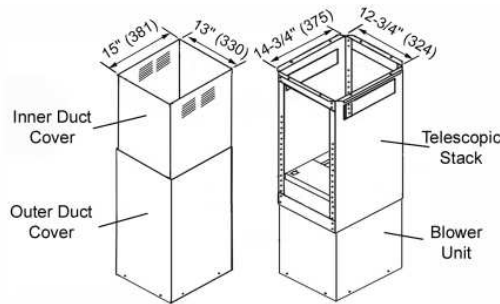

So Quiet...

You Won't Believe It's On!

Model No.: IS2436GSB (36")
IS2442GSB (42")

Multi-Color LCD
Touch Control

Island or Recirculating IS-124 Series

Appearance	
Stainless Steel	• (with glass canopy)
Seamless	•
Performance	
CFM (Recirculating)	300 to 600 (210 to 420)
Sone / Decibel (Recirculating)	1.0 to 4.8 / 40dB to 63dB (1.0 to 4.8 / 40dB to 63dB)
QuietMode™ (Recirculating)	1.0 Sone / 40dB (1.0 Sone / 40dB)
Features	
Halogen Light	12V 20W x 2 - 2 Level Lighting
Power Supply / Consumption	120V 60Hz / 240W 2A
No. of Speed	4 (Multi-Color LCD Touch Control) ISC (Integrated Sensor Control) Filter Indicator
Fan Type	Double Horizontal Squirrel Cage
Ducting	Top 7" Round Damper
Filter	Baffle x 2
Duct Cover	IS124DC
Optional Accessories	
Recirculating Kit	RD-0124

Island or Recirculating (36", 42")

Duct Cover Included

Dimension: 26-1/2" (MIN.)
42-1/4" (MAX.)

Recirculating
Dimension: 29-1/4" (MIN.)
42-1/4" (MAX.)

Optional Accessories

Recirculating Kit

RD-0124

Information subject to change without notice.