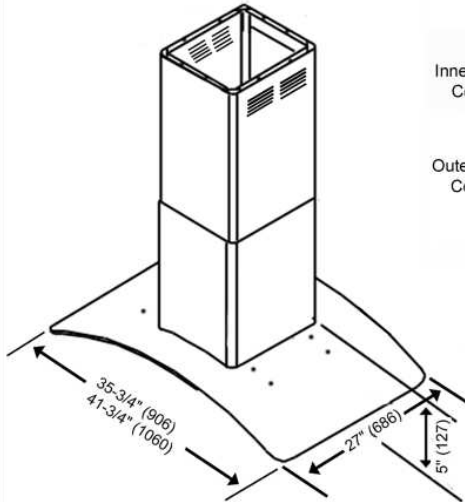

So Quiet...

You Won't Believe It's On!

Model No.: IS2436GSB (36")
IS2442GSB (42")

Multi-Color LCD
Touch Control

Island or Recirculating IS-124 Series

Appearance	
Stainless Steel	• (with glass canopy)
Seamless	•
Performance	
CFM (Recirculating)	300 to 600 (210 to 420)
Sone / Decibel (Recirculating)	1.0 to 4.8 / 40dB to 63dB (1.0 to 4.8 / 40dB to 63dB)
QuietMode™ (Recirculating)	1.0 Sone / 40dB (1.0 Sone / 40dB)
Features	
Halogen Light	12V 20W x 2 - 2 Level Lighting
Power Supply / Consumption	120V 60Hz / 240W 2A
No. of Speed	4 (Multi-Color LCD Touch Control) ISC (Integrated Sensor Control) Filter Indicator
Fan Type	Double Horizontal Squirrel Cage
Ducting	Top 7" Round Damper
Filter	Baffle x 2
Duct Cover	IS124DC
Optional Accessories	
Recirculating Kit	RD-0124

Island or Recirculating (36", 42")

Duct Cover Included

Dimension: 26-1/2" (MIN.)
42-1/4" (MAX.)

Recirculating
Dimension: 29-1/4" (MIN.)
42-1/4" (MAX.)

Optional Accessories

Recirculating Kit

RD-0124

Information subject to change without notice.

* Building code may vary.

Measurement in inches (mm). Inches are converted from millimeter and are estimated.

www.KOBERangeHoods.com

VER. 09/12/07