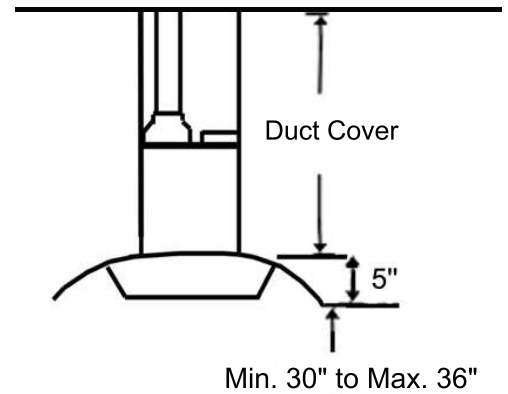

Island or Recirculating (36", 42")

Duct Cover Included

Dimension: 26-1/2" (MIN.)
42-1/4" (MAX.)

Recirculating
Dimension: 29-1/4" (MIN.)
42-1/4" (MAX.)

Optional Accessories

Recirculating Kit

RD-0124

Information subject to change without notice.

* Building code may vary.

Measurement in inches (mm). Inches are converted from millimeter and are estimated.

www.KOBERangeHoods.com

VER. 09/12/07