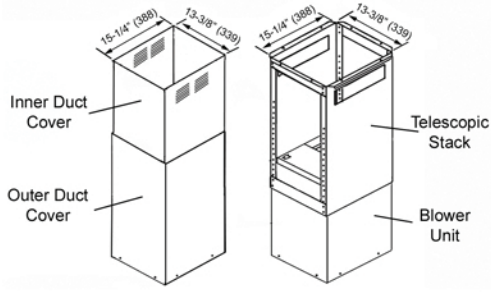

So Quiet...

You Won't Believe It's On!

Model No.: IS2436GSF-1 (36")
IS2442GSF-1 (42")

Island or Recirculating IS-124 Series

Appearance	
Stainless Steel	• (with glass canopy)
Seamless	•
Performance	
CFM (Recirculating)	250 to 700 (250 to 700)
Sone (Recirculating)	1.3 to 6.0 (1.3 to 6.0)
QuietMode™ (Recirculating)	1.3 Sone / 40dB (1.3 Sone / 40dB)
Features	
Halogen Light	12V 20W x 2 - 2 Level Lighting
Power Supply / Consumption	120V 60Hz / 240W 2A
No. of Speed	4 (Multi-Color LCD Touch Control) ISC (Integrated Sensor Control) Filter Indicator
Fan Type	Double Horizontal Squirrel Cage
Ducting	Top 8" Round
Filter	Stainless Steel Mesh x 2
Duct Cover	IS124DC-1
Optional Accessories	
Recirculating Kit	RD-0124-1

Island or Recirculating (36", 42")

Duct Cover Included

Dimension: 25" (635) MIN.
37-13/16" (940) MAX.
(Recirculating)
Dimension: 30" (763) MIN.
37-13/16" (940) MAX.

Optional Accessories

Recirculating Kit
RD-0124-1