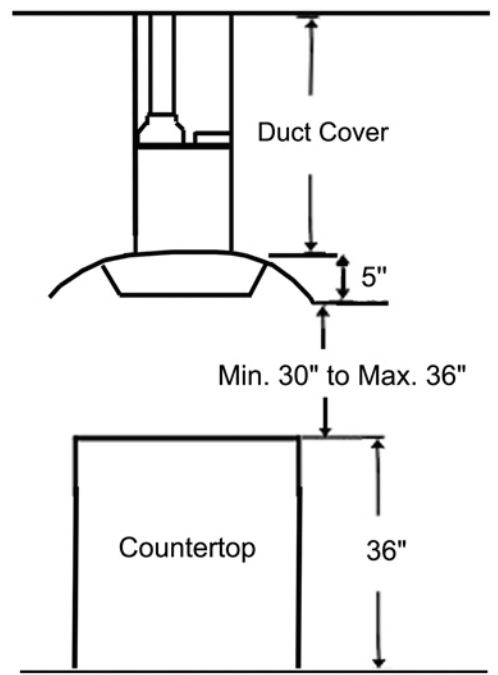

So Quiet...

You Won't Believe It's On!

Model No.: IS2436GSF-1 (36")
IS2442GSF-1 (42")

Island or Recirculating IS-124 Series

Appearance	
Stainless Steel	• (with glass canopy)
Seamless	•
Performance	
CFM (Recirculating)	250 to 700 (250 to 700)
Sone (Recirculating)	1.3 to 6.0 (1.3 to 6.0)
QuietMode™ (Recirculating)	1.3 Sone / 40dB (1.3 Sone / 40dB)
Features	
Halogen Light	12V 20W x 2 - 2 Level Lighting
Power Supply / Consumption	120V 60Hz / 240W 2A
No. of Speed	4 (Multi-Color LCD Touch Control) ISC (Integrated Sensor Control) Filter Indicator
Fan Type	Double Horizontal Squirrel Cage
Ducting	Top 8" Round
Filter	Stainless Steel Mesh x 2
Duct Cover	IS124DC-1
Optional Accessories	
Recirculating Kit	RD-0124-1

Island or Recirculating (36", 42")

Duct Cover Included

Dimension: 25" (635) MIN.
37-13/16" (940) MAX.
(Recirculating)
Dimension: 30" (763) MIN.
37-13/16" (940) MAX.

Optional Accessories

Recirculating Kit
RD-0124-1