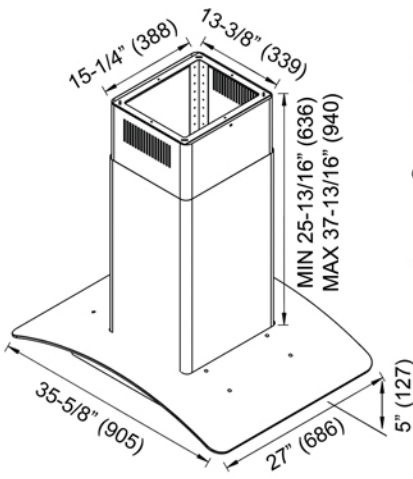

So Quiet...

You Won't Believe It's On!

Model No.: IS2436GSF-1 (36")
IS2442GSF-1 (42")

Island or Recirculating IS-124 Series

Appearance	
Stainless Steel	• (with glass canopy)
Seamless	•
Performance	
CFM (Recirculating)	250 to 700 (250 to 700)
Sone (Recirculating)	1.3 to 6.0 (1.3 to 6.0)
QuietMode™ (Recirculating)	1.3 Sone / 40dB (1.3 Sone / 40dB)
Features	
Halogen Light	12V 20W x 2 - 2 Level Lighting
Power Supply / Consumption	120V 60Hz / 240W 2A
No. of Speed	4 (Multi-Color LCD Touch Control) ISC (Integrated Sensor Control) Filter Indicator
Fan Type	Double Horizontal Squirrel Cage
Ducting	Top 8" Round
Filter	Stainless Steel Mesh x 2
Duct Cover	IS124DC-1
Optional Accessories	
Recirculating Kit	RD-0124-1

Island or Recirculating (36", 42")

Duct Cover Included

Dimension: 25" (635) MIN.
37-13/16" (940) MAX.
(Recirculating)
Dimension: 30" (763) MIN.
37-13/16" (940) MAX.

Optional Accessories

Recirculating Kit
RD-0124-1