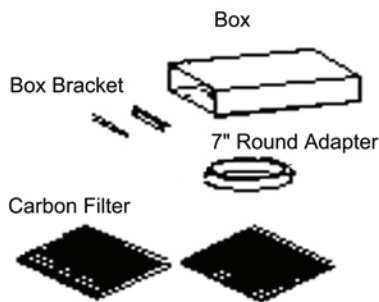

So Quiet...

You Won't Believe It's On!

Model No.: IS2436GSF-1 (36")
IS2442GSF-1 (42")

Island or Recirculating IS-124 Series

Appearance	
Stainless Steel	• (with glass canopy)
Seamless	•
Performance	
CFM (Recirculating)	250 to 700 (250 to 700)
Sone (Recirculating)	1.3 to 6.0 (1.3 to 6.0)
QuietMode™ (Recirculating)	1.3 Sone / 40dB (1.3 Sone / 40dB)
Features	
Halogen Light	12V 20W x 2 - 2 Level Lighting
Power Supply / Consumption	120V 60Hz / 240W 2A
No. of Speed	4 (Multi-Color LCD Touch Control) ISC (Integrated Sensor Control) Filter Indicator
Fan Type	Double Horizontal Squirrel Cage
Ducting	Top 8" Round
Filter	Stainless Steel Mesh x 2
Duct Cover	IS124DC-1
Optional Accessories	
Recirculating Kit	RD-0124-1

Island or Recirculating (36", 42")

Duct Cover Included

Dimension: 25" (635) MIN.
37-13/16" (940) MAX.
(Recirculating)
Dimension: 30" (763) MIN.
37-13/16" (940) MAX.

Optional Accessories

Recirculating Kit
RD-0124-1