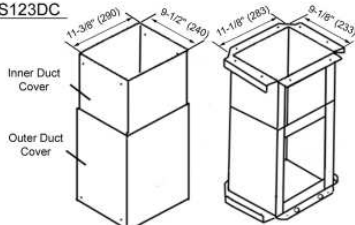

IS123DC

Dimension: 22-3/4" (MIN.)
36-1/4" (MAX.)

IS123-16DC

Dimension: 16" Only

IS123-59DC

Dimension: 33-3/4" (MIN.)
57-1/2" (MAX.)

IS123DCD (Recirculating)

Dimension: 29-1/2" (MIN.)
36-1/4" (MAX.)

IS123-16DCD (Recirculating)

Dimension: 16" Only

IS123-59DCD (Recirculating)

Dimension: 40" (MIN.)
57-1/2" (MAX.)

Island or Recirculating

(36", 42")

Information subject to change without notice.

Measurement in inches (mm). Inches are converted from millimeter and are estimated.