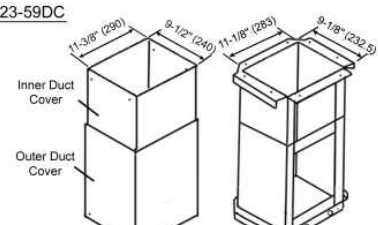

IS123DC

Dimension: 22-3/4" (MIN.)
36-1/4" (MAX.)

IS123-16DC

Dimension: 16" Only

IS123-59DC

Dimension: 33-3/4" (MIN.)
57-1/2" (MAX.)

IS123DCD (Recirculating)

Dimension: 29-1/2" (MIN.)
36-1/4" (MAX.)

IS123-16DCD (Recirculating)

Dimension: 16" Only

IS123-59DCD (Recirculating)

Dimension: 40" (MIN.)
57-1/2" (MAX.)

Island or Recirculating

(36", 42")

Information subject to change without notice.

Measurement in inches (mm). Inches are converted from millimeter and are estimated.