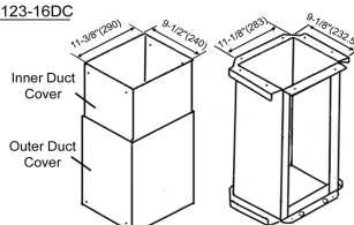

IS123DC

Dimension: 22-3/4" (MIN.)
36-1/4" (MAX.)

IS123-16DC

Dimension: 16" Only

IS123-59DC

Dimension: 33-3/4" (MIN.)
57-1/2" (MAX.)

IS123DCD (Recirculating)

Dimension: 29-1/2" (MIN.)
36-1/4" (MAX.)

IS123-16DCD (Recirculating)

Dimension: 16" Only

IS123-59DCD (Recirculating)

Dimension: 40" (MIN.)
57-1/2" (MAX.)

Island or Recirculating

(36", 42")

Information subject to change without notice.

Measurement in inches (mm). Inches are converted from millimeter and are estimated.