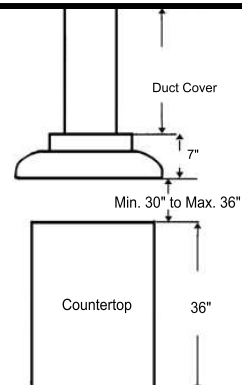

IS123DC

Dimension: 22-3/4" (MIN.)
36-1/4" (MAX.)

IS123-16DC

Dimension: 16" Only

IS123-59DC

Dimension: 33-3/4" (MIN.)
57-1/2" (MAX.)

IS123DCD (Recirculating)

Dimension: 29-1/2" (MIN.)
36-1/4" (MAX.)

IS123-16DCD (Recirculating)

Dimension: 16" Only

IS123-59DCD (Recirculating)

Dimension: 40" (MIN.)
57-1/2" (MAX.)

Island or Recirculating

(36", 42")

Information subject to change without notice.

Measurement in inches (mm). Inches are converted from millimeter and are estimated.