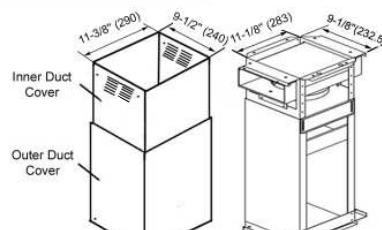

IS123DC

Dimension: 22-3/4" (MIN.)
36-1/4" (MAX.)

IS123-16DC

Dimension: 16" Only

IS123-59DC

Dimension: 33-3/4" (MIN.)
57-1/2" (MAX.)

IS123DCD (Recirculating)

Dimension: 29-1/2" (MIN.)
36-1/4" (MAX.)

IS123-16DCD (Recirculating)

Dimension: 16" Only

IS123-59DCD (Recirculating)

Dimension: 40" (MIN.)
57-1/2" (MAX.)

Island or Recirculating

(36", 42")

Information subject to change without notice.

Measurement in inches (mm). Inches are converted from millimeter and are estimated.