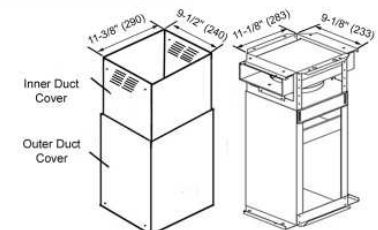

IS123DC

Dimension: 22-3/4" (MIN.)
36-1/4" (MAX.)

IS123-16DC

Dimension: 16" Only

IS123-59DC

Dimension: 33-3/4" (MIN.)
57-1/2" (MAX.)

IS123DCD (Recirculating)

Dimension: 29-1/2" (MIN.)
36-1/4" (MAX.)

IS123-16DCD (Recirculating)

Dimension: 16" Only

IS123-59DCD (Recirculating)

Dimension: 40" (MIN.)
57-1/2" (MAX.)

Island or Recirculating

(36", 42")

Information subject to change without notice.

Measurement in inches (mm). Inches are converted from millimeter and are estimated.