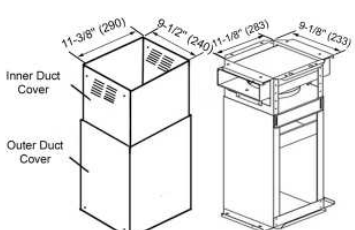

IS123DC

Dimension: 22-3/4" (MIN.)
36-1/4" (MAX.)

IS123-16DC

Dimension: 16" Only

IS123-59DC

Dimension: 33-3/4" (MIN.)
57-1/2" (MAX.)

IS123DCD (Recirculating)

Dimension: 29-1/2" (MIN.)
36-1/4" (MAX.)

IS123-16DCD (Recirculating)

Dimension: 16" Only

IS123-59DCD (Recirculating)

Dimension: 40" (MIN.)
57-1/2" (MAX.)

Island or Recirculating

(36", 42")

Information subject to change without notice.

Measurement in inches (mm). Inches are converted from millimeter and are estimated.