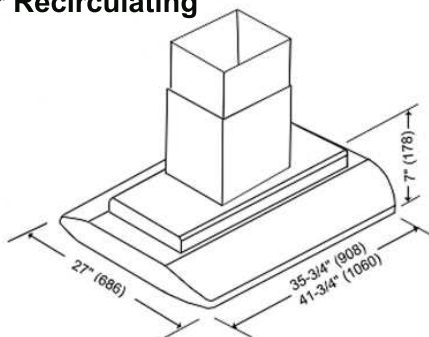

IS123DC

Dimension: 22-3/4" (MIN.)
36-1/4" (MAX.)

IS123-16DC

Dimension: 16" Only

IS123-59DC

Dimension: 33-3/4" (MIN.)
57-1/2" (MAX.)

IS123DCD (Recirculating)

Dimension: 29-1/2" (MIN.)
36-1/4" (MAX.)

IS123-16DCD (Recirculating)

Dimension: 16" Only

IS123-59DCD (Recirculating)

Dimension: 40" (MIN.)
57-1/2" (MAX.)

Island or Recirculating

(36", 42")

Information subject to change without notice.

Measurement in inches (mm). Inches are converted from millimeter and are estimated.