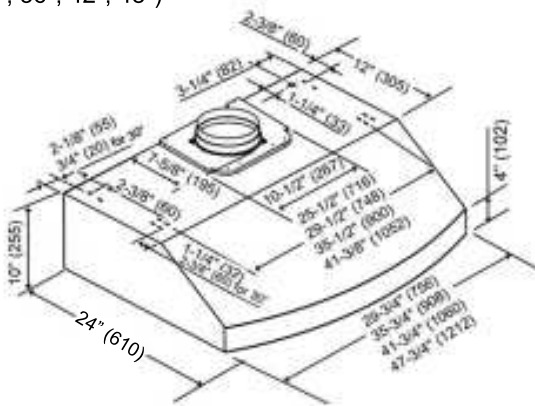

Appearance

Stainless Steel	●
Seamless	●

Performance

CFM	280 to 720
Sone / Decibel	1.0 to 4.5 / 40dB to 62dB
QuietMode™	1.0 Sones / 40dB

Features

Halogen Light	12V 20W x 2 (30" & 36")
	12V 20W x 3 (42" & 48")
Power Supply / Consumption	120V 60Hz / 232W 2.21A (30" & 36")
	120V 60Hz / 253W 2.38A (42")
	120V 60Hz / 258W 2.41A (48")
No. of Speed	4 (Electronic Buttons)
Fan Type	Twin Vertical Turbine Impeller (#747)
Ducting Options	Top 6" Round
	Top 7" Round Adapter
Filter	Baffle (30", 36", 42" - x 2) (48" - x 3)

Optional Accessories

Duct Cover	RA1020DC
Stainless Steel Back Splash	SSP30 (30" x 32"), SSP36 (36" x 32")

Under Cabinet

(30", 36", 42", 48")

Wall Mount

(30", 36", 42", 48")

Information subject to change without notice.

Measurement in inches (mm). Inches are converted from millimeter and are estimated.

Optional Accessories

Wall Mount

(With Duct Cover)

Duct Cover

Duct Cover

RA1020DC

Inner: 19-3/4" (502)

Outer: 20-3/4" (527)

Dimension: 22" (MIN.)

39-1/2" (MAX.)

Cabinet or
 Duct Cover

10"
 Min. 27"
 to
 Max. 30"

Countertop

36"

* Building code may vary.