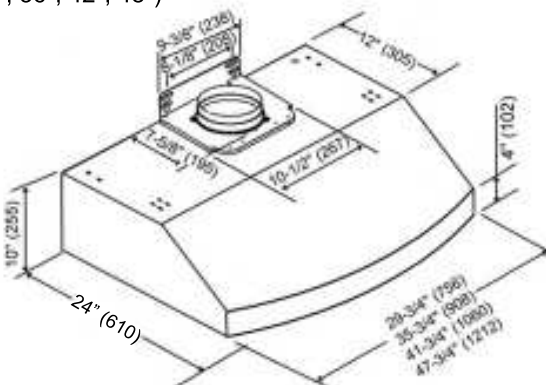

Optional Accessories

Duct Cover	RA1020DC
Stainless Steel Back Splash	SSP30 (30" x 32"), SSP36 (36" x 32")

Under Cabinet

(30", 36", 42", 48")

Wall Mount

(30", 36", 42", 48")

Information subject to change without notice.

Measurement in inches (mm). Inches are converted from millimeter and are estimated.

Optional Accessories

Wall Mount

(With Duct Cover)

Duct Cover

Duct Cover

RA1020DC

Inner: 19-3/4" (502)

Outer: 20-3/4" (527)

Dimension: 22" (MIN.)

39-1/2" (MAX.)

Cabinet or
 Duct Cover

10"
 Min. 27"
 to
 Max. 30"

Countertop

36"

* Building code may vary.