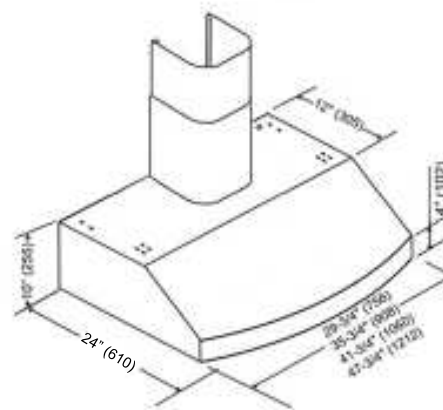

Optional Accessories

Duct Cover	RA1020DC
Stainless Steel Back Splash	SSP30 (30" x 32"), SSP36 (36" x 32")

Under Cabinet

(30", 36", 42", 48")

Wall Mount

(30", 36", 42", 48")

Information subject to change without notice.

Measurement in inches (mm). Inches are converted from millimeter and are estimated.

Optional Accessories

Wall Mount

(With Duct Cover)

Duct Cover

Duct Cover

RA1020DC

Inner: 19-3/4" (502)

Outer: 20-3/4" (527)

Dimension: 22" (MIN.)

39-1/2" (MAX.)

Cabinet or
 Duct Cover

10"
 Min. 27"
 to
 Max. 30"

Countertop

36"

* Building code may vary.