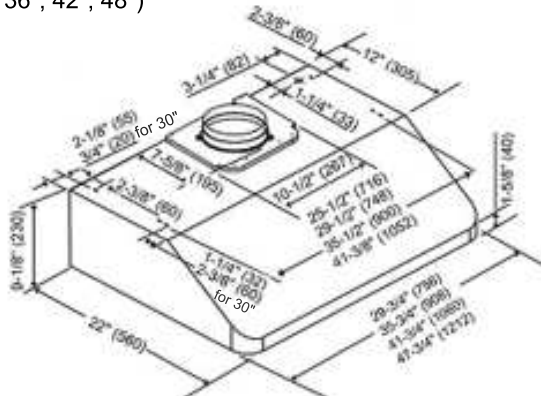

Wall Mount
(30", 36", 42", 48")

Information subject to change without notice.