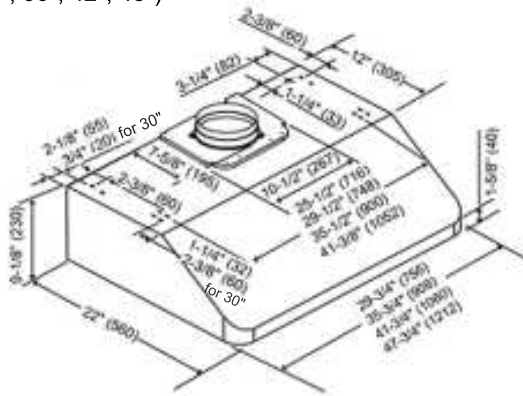

KOBE®

Under Cabinet, Wall Mount or Recirculating

So Quiet...

You Won't Believe It's On!

CH-191 Series

Model No: CH9130SQB (30")
CH9136SQB (36")
CH9142SQB (42")
CH9148SQB (48")

CH-191 Series shown
with optional duct cover.

Appearance	
Stainless Steel	●
Seamless	●
Performance	
CFM (Recirculating)	280 to 720 (190 to 400)
Sone / Decibel (Recirculating)	1.0 to 4.5 / 40dB to 62dB (1.0 to 4.8 / 40 dB to 63 dB)
QuietMode™ (Recirculating)	1.0 Sone / 40dB (1.0 Sone / 40dB)
Features	
Halogen Light	12V 20W x 2 (30" & 36") 12V 20W x 3 (42" & 48")
Power Supply / Consumption	120V 60Hz / 232W 2.21A (30" & 36") 120V 60Hz / 253W 2.38A (42") 120V 60Hz / 258W 2.41A (48")
No. of Speed	4 (Electronic Buttons)
Fan Type	Twin Vertical Turbine Impeller (#747)
Ducting Options	Top 6" Round Top 7" Round Adapter
Filter	Baffle (30", 36", 42" - x 2) (48" - x 3)
Optional Accessories	
Duct Cover	RA1020DC
Recirculating Duct Cover	RA1020RD
Stainless Steel Back Splash	SSP30 (30" x 32"), SSP36 (36" x 32")

Under Cabinet
(30", 36", 42", 48")

Wall Mount
(30", 36", 42", 48")

Information subject to change without notice.

Optional Accessories

Wall Mount
(With Duct Cover)

Duct Cover Recirculating Duct Cover

* Building code may vary.