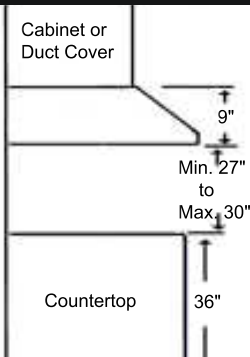

Under Cabinet
 (30", 36", 42", 48")

Wall Mount
 (30", 36", 42", 48")

Information subject to change without notice.

Optional Accessories

Wall Mount
 (With Duct Cover)

Duct Cover Recirculating Duct Cover

* Building code may vary.