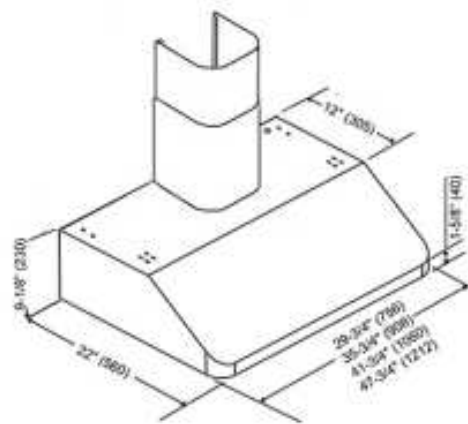

| | |
|---------------------------------------|--|
| Appearance | |
| Stainless Steel | ● |
| Seamless | ● |
| Performance | |
| CFM (Recirculating) | 280 to 720 (190 to 400) |
| Sone / Decibel (Recirculating) | 1.0 to 4.5 / 40dB to 62dB (1.0 to 4.8 / 40 dB to 63 dB) |
| QuietMode™ (Recirculating) | 1.0 Sone / 40dB (1.0 Sone / 40dB) |
| Features | |
| Halogen Light | 12V 20W x 2 (30" & 36") 12V 20W x 3 (42" & 48") |
| Power Supply / Consumption | 120V 60Hz / 232W 2.21A (30" & 36") 120V 60Hz / 253W 2.38A (42") 120V 60Hz / 258W 2.41A (48") |
| No. of Speed | 4 (Electronic Buttons) |
| Fan Type | Twin Vertical Turbine Impeller (#747) |
| Ducting Options | Top 6" Round Top 7" Round Adapter |
| Filter | Baffle (30", 36", 42" - x 2) (48" - x 3) |
| Optional Accessories | |
| Duct Cover | RA1020DC |
| Recirculating Duct Cover | RA1020RD |
| Stainless Steel Back Splash | SSP30 (30" x 32"), SSP36 (36" x 32") |

Under Cabinet
 (30", 36", 42", 48")

Wall Mount
 (30", 36", 42", 48")

Information subject to change without notice.

Optional Accessories

Wall Mount
 (With Duct Cover)

Duct Cover Recirculating Duct Cover

* Building code may vary.