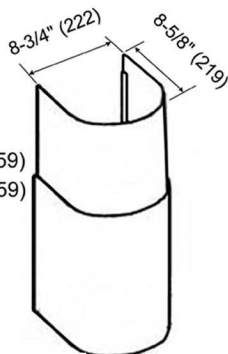

KOBE®

*So Quiet...
You Won't Believe It's On!*

Wall Mount

CH-181 Series (CH-181-SQ)

Model No. CH8136SQ (36")

Appearance	
Stainless Steel	•
Polished Edges	•
Performance	
CFM	300 to 680
Sone / Decibel	1.0 to 4.5 / 40dB to 62dB
QuietMode™	1.0 Sone / 40dB
Features	
Halogen Light	12V 20W x 2
Power Supply / Consumption	120V 60Hz / 172W 2A
No. of Speed	3 (Slide Switch)
Fan Type	Twin Vertical Turbine Impeller
Ducting Options	Top 6" Round/ 7" Round Adapter
Filter	Safety Screen
Optional Accessories	
Stainless Steel Back Splash	SSP36 (36" x 32")

Wall Mount
(36")

Duct Cover
Included

Inner: 14-1/8" (359)
Outer: 14-1/8" (359)

Dimension: 14-1/8" (MIN.)
27-1/4" (MAX.)

Information subject to change without notice.

* Building code may vary.