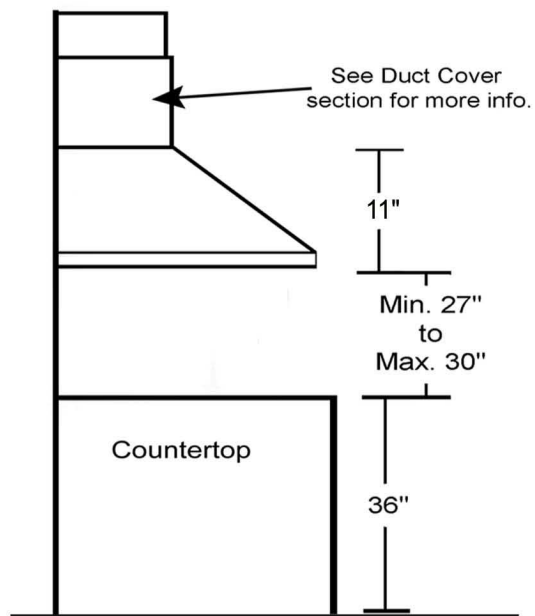

KOBE®

*So Quiet...
You Won't Believe It's On!*

Wall Mount

CH-181 Series (CH-181-SQ)

Model No. CH8136SQ (36")

Appearance	
Stainless Steel	•
Polished Edges	•
Performance	
CFM	300 to 680
Sone / Decibel	1.0 to 4.5 / 40dB to 62dB
QuietMode™	1.0 Sone / 40dB
Features	
Halogen Light	12V 20W x 2
Power Supply / Consumption	120V 60Hz / 172W 2A
No. of Speed	3 (Slide Switch)
Fan Type	Twin Vertical Turbine Impeller
Ducting Options	Top 6" Round/ 7" Round Adapter
Filter	Safety Screen
Optional Accessories	
Stainless Steel Back Splash	SSP36 (36" x 32")

Wall Mount
(36")

Duct Cover
Included

Inner: 14-1/8" (359)
Outer: 14-1/8" (359)

Dimension: 14-1/8" (MIN.)
27-1/4" (MAX.)

Information subject to change without notice.

* Building code may vary.