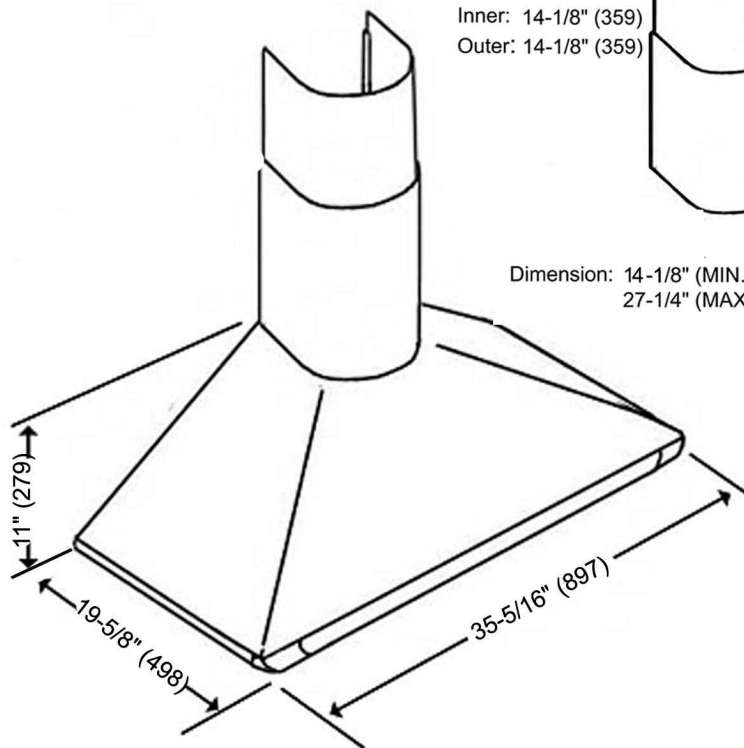

KOBE®

*So Quiet...
You Won't Believe It's On!*

Wall Mount

CH-181 Series (CH-181-SQ)

Model No. CH8136SQ (36")

Appearance	
Stainless Steel	•
Polished Edges	•
Performance	
CFM	300 to 680
Sone / Decibel	1.0 to 4.5 / 40dB to 62dB
QuietMode™	1.0 Sone / 40dB
Features	
Halogen Light	12V 20W x 2
Power Supply / Consumption	120V 60Hz / 172W 2A
No. of Speed	3 (Slide Switch)
Fan Type	Twin Vertical Turbine Impeller
Ducting Options	Top 6" Round/ 7" Round Adapter
Filter	Safety Screen
Optional Accessories	
Stainless Steel Back Splash	SSP36 (36" x 32")

Wall Mount
(36")

Duct Cover
Included

Inner: 14-1/8" (359)
Outer: 14-1/8" (359)

Dimension: 14-1/8" (MIN.)
27-1/4" (MAX.)

Information subject to change without notice.

* Building code may vary.