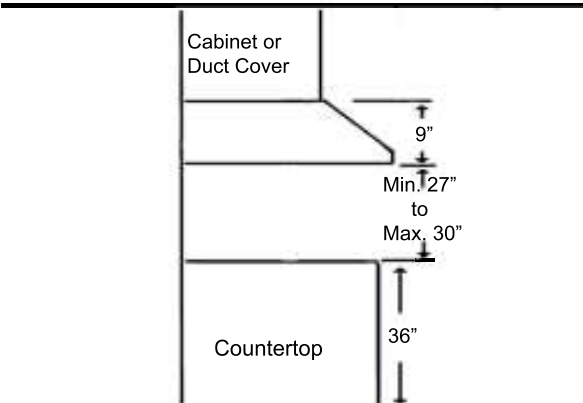

Under Cabinet (30", 36", 42", 48")

Wall Mount (30", 36", 42", 48")

Optional Accessories

Wall Mount (With Duct Cover)

Duct Cover CH1120DC

Information subject to change without notice.

* Building code may vary.