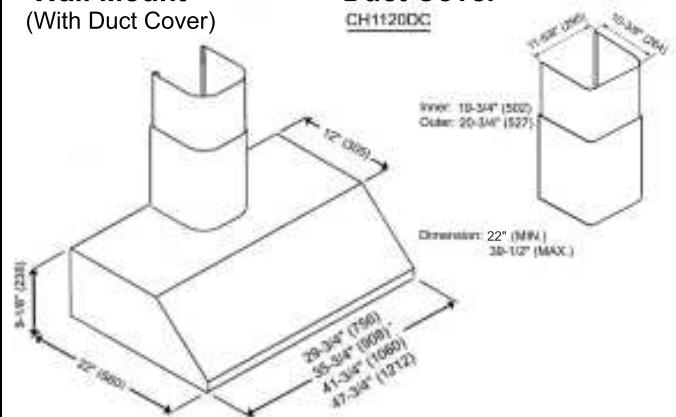

Under Cabinet (30", 36", 42", 48")

Wall Mount (30", 36", 42", 48")

Optional Accessories

Wall Mount (With Duct Cover)

Duct Cover CH1120DC

Information subject to change without notice.

* Building code may vary.

Measurement in inches (mm). Inches are converted from millimeter and are estimated.

www.KOBERangeHoods.com

VER. 091204