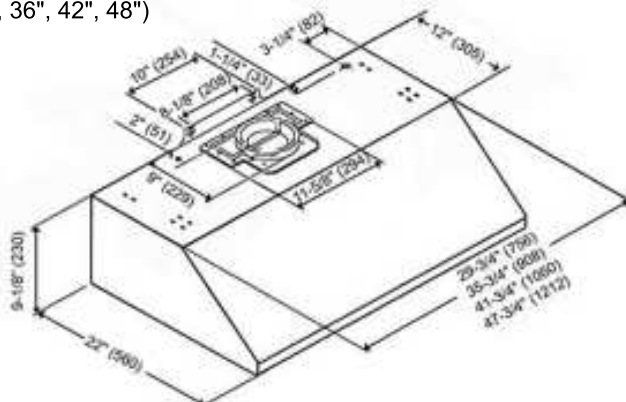

Wall Mount (30", 36", 42", 48")