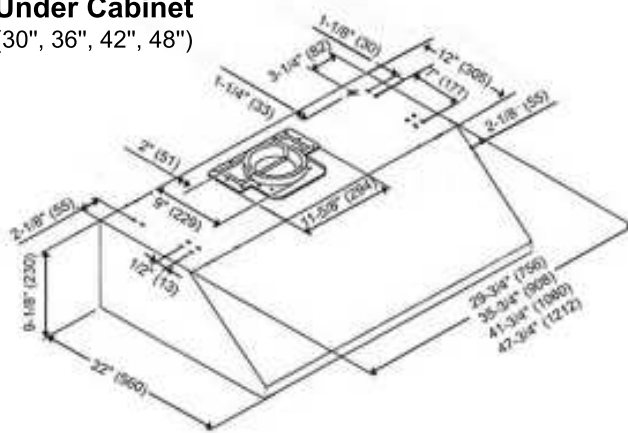

Under Cabinet (30", 36", 42", 48")