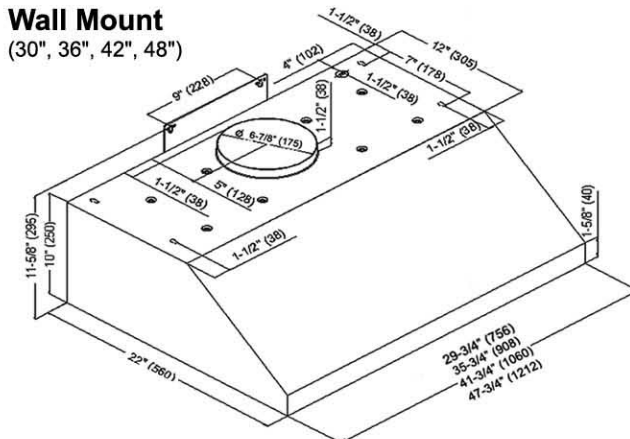

KOBE®

So Quiet...

You Won't Believe It's On!

Under Cabinet or Wall Mount

CH-176 Series

Appearance	
Stainless Steel	●
Seamless	●
Performance	
CFM**	385 to 700
Sone / Decibel	1.2 to 5.0 / 42dB to 64dB
QuietMode™	1.2 Sones / 42dB
Features	
Halogen Light	12V 20W x 2 (30" & 36") - 2 Level Lighting 12V 20W x 3 (42" & 48") - 2 Level Lighting
Power Supply / Consumption	120V 60Hz / 300W 3A
No. of Speed	4 (Electronic Buttons)
Motor Type	Twin Vertical Squirrel Cage
Ducting	Top 7" Round
Filter	Baffle (30", 36", 42" - x 2) (48" - x 3)
Optional Accessories	
Duct Cover	CH1120DC
Stainless Steel Back Splash	SSP30 (30" x 32"), SSP36 (36" x 32")

Under Cabinet

(30", 36", 42", 48")

Wall Mount

(30", 36", 42", 48")

Optional Accessories

Wall Mount

(With Duct Cover)

Duct Cover

CH1120DC

Cabinet or
Duct Cover

10"
Min. 27"
to
Max. 30"

Countertop

36"

Information subject to change without notice.

Measurement in inches (mm). Inches are converted from millimeter and are estimated.

**In House Test Static Pressure "0".