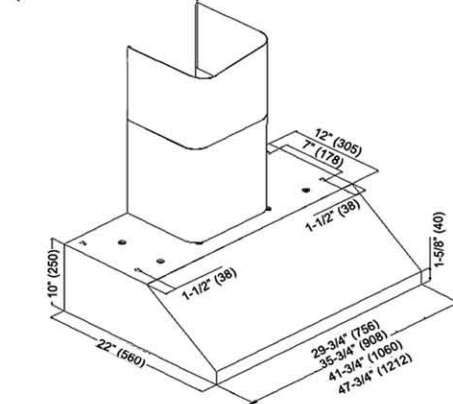

KOBE®

So Quiet...

You Won't Believe It's On!

Under Cabinet or Wall Mount

CH-176 Series

Appearance	
Stainless Steel	●
Seamless	●
Performance	
CFM**	385 to 700
Sone / Decibel	1.2 to 5.0 / 42dB to 64dB
QuietMode™	1.2 Sones / 42dB
Features	
Halogen Light	12V 20W x 2 (30" & 36") - 2 Level Lighting 12V 20W x 3 (42" & 48") - 2 Level Lighting
Power Supply / Consumption	120V 60Hz / 300W 3A
No. of Speed	4 (Electronic Buttons)
Motor Type	Twin Vertical Squirrel Cage
Ducting	Top 7" Round
Filter	Baffle (30", 36", 42" - x 2) (48" - x 3)
Optional Accessories	
Duct Cover	CH1120DC
Stainless Steel Back Splash	SSP30 (30" x 32"), SSP36 (36" x 32")

Under Cabinet

(30", 36", 42", 48")

Wall Mount

(30", 36", 42", 48")

Optional Accessories

Wall Mount

(With Duct Cover)

Duct Cover

CH1120DC

Cabinet or
Duct Cover

10"
Min. 27"
to
Max. 30"

Countertop

36"

Information subject to change without notice.

Measurement in inches (mm). Inches are converted from millimeter and are estimated.

**In House Test Static Pressure "0".