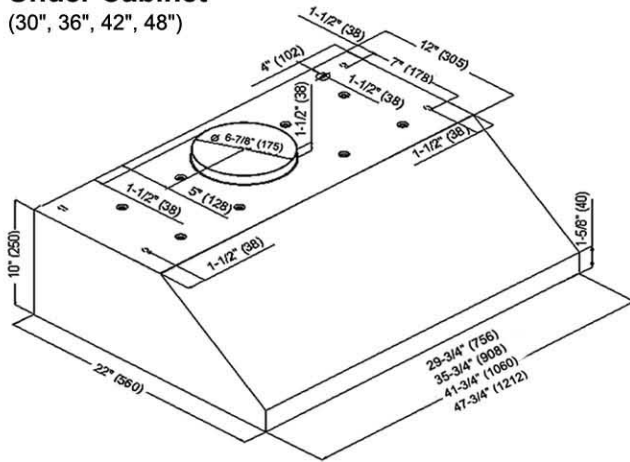

KOBE®

So Quiet...

You Won't Believe It's On!

Under Cabinet or Wall Mount

CH-176 Series

Appearance	
Stainless Steel	●
Seamless	●
Performance	
CFM**	385 to 700
Sone / Decibel	1.2 to 5.0 / 42dB to 64dB
QuietMode™	1.2 Sones / 42dB
Features	
Halogen Light	12V 20W x 2 (30" & 36") - 2 Level Lighting 12V 20W x 3 (42" & 48") - 2 Level Lighting
Power Supply / Consumption	120V 60Hz / 300W 3A
No. of Speed	4 (Electronic Buttons)
Motor Type	Twin Vertical Squirrel Cage
Ducting	Top 7" Round
Filter	Baffle (30", 36", 42" - x 2) (48" - x 3)
Optional Accessories	
Duct Cover	CH1120DC
Stainless Steel Back Splash	SSP30 (30" x 32"), SSP36 (36" x 32")

Under Cabinet

(30", 36", 42", 48")

Wall Mount

(30", 36", 42", 48")

Optional Accessories

Wall Mount

(With Duct Cover)

Duct Cover

CH1120DC

Cabinet or
Duct Cover

10"
Min. 27"
to
Max. 30"

Countertop

36"

Information subject to change without notice.

Measurement in inches (mm). Inches are converted from millimeter and are estimated.

**In House Test Static Pressure "0".