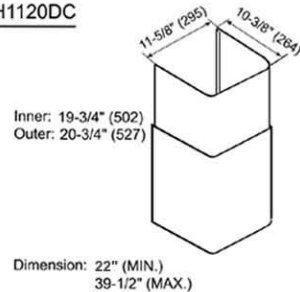

KOBE®

So Quiet...

You Won't Believe It's On!

Under Cabinet or Wall Mount

CH-176 Series

Appearance	
Stainless Steel	●
Seamless	●
Performance	
CFM**	385 to 700
Sone / Decibel	1.2 to 5.0 / 42dB to 64dB
QuietMode™	1.2 Sones / 42dB
Features	
Halogen Light	12V 20W x 2 (30" & 36") - 2 Level Lighting 12V 20W x 3 (42" & 48") - 2 Level Lighting
Power Supply / Consumption	120V 60Hz / 300W 3A
No. of Speed	4 (Electronic Buttons)
Motor Type	Twin Vertical Squirrel Cage
Ducting	Top 7" Round
Filter	Baffle (30", 36", 42" - x 2) (48" - x 3)
Optional Accessories	
Duct Cover	CH1120DC
Stainless Steel Back Splash	SSP30 (30" x 32"), SSP36 (36" x 32")

Under Cabinet

(30", 36", 42", 48")

Wall Mount

(30", 36", 42", 48")

Optional Accessories

Wall Mount

(With Duct Cover)

Duct Cover

CH1120DC

Cabinet or
Duct Cover

10"
Min. 27"
to
Max. 30"

Countertop

36"

Information subject to change without notice.

Measurement in inches (mm). Inches are converted from millimeter and are estimated.

**In House Test Static Pressure "0".