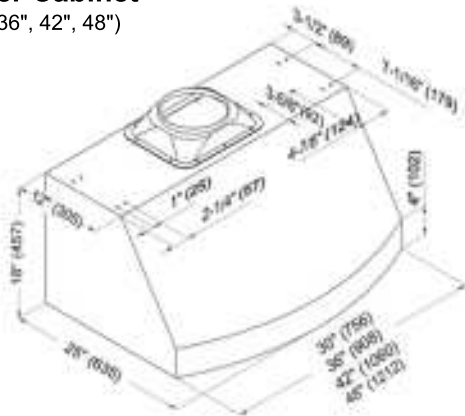

Under Cabinet

(30", 36", 42", 48")