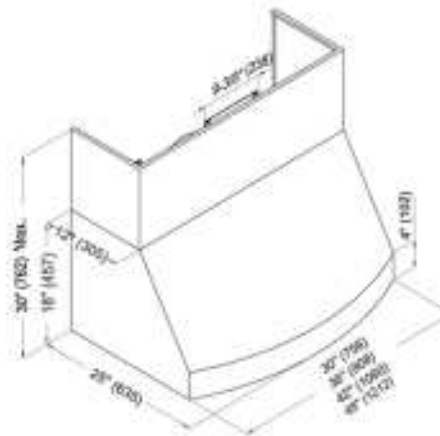

KOBE®

So Quiet...

You Won't Believe It's On!

Under Cabinet or Wall Mount

CH-03 Series

Appearance	
Stainless Steel	•
Seamless	•
Performance	
CFM	400 to 1000
Sone / Decibel	1.4 to 8.0 / 45dB to 70dB
QuietMode™	1.4 Sones / 45dB
Features	
Halogen Light	12V 20W x 2 (30" & 36") -2 Level Lighting
	12V 20W x 3 (42" & 48") -2 Level Lighting
Heat Lamp	2 Heat Lamp Sockets Included (175W Bulbs Not Included)
Power Supply	120V 60Hz
Consumption	w/ Heating Lamp 650W 5.59A (30" & 36") w/ Heating Lamp 650W 5.77A (42" & 48")
No. of Speed	4 (Rotary Controls)
Fan Type	Double Horizontal Squirrel Cage
Ducting	Top Transition Rectangular to 8" Round
Filter	Baffle (30", 36", 42" - x 2), (48" - x 3)
Optional Accessories	
Duct Cover	CH0030DC-12 (30")
	CH0036DC-12 (36")
	CH0042DC-12 (42")
	CH0048DC-12 (48")
Stainless Steel Back Splash	SSP30 (30" x 32"), SSP36 (36" x 32")

Under Cabinet

(30", 36", 42", 48")

Wall Mount

(30", 36", 42", 48")

Optional Accessories

Duct Cover

Model No. CH0030DC-12
 CH0036DC-12
 CH0042DC-12
 CH0048DC-12

Wall Mount

(with Duct Cover)

Cabinet or Duct Cover

18"
 Min. 27"
 to
 Max. 30"

Countertop

36"

* Building code may vary.

Information subject to change without notice.

Measurement in inches (mm). Inches are converted from millimeter and are estimated.