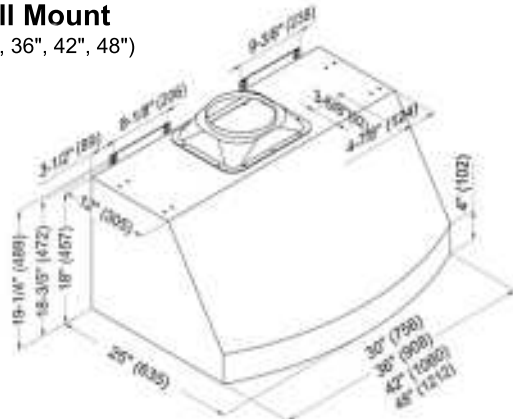

KOBE®

So Quiet...

You Won't Believe It's On!

Under Cabinet or Wall Mount

CH-03 Series

Appearance	
Stainless Steel	•
Seamless	•
Performance	
CFM	400 to 1000
Sone / Decibel	1.4 to 8.0 / 45dB to 70dB
QuietMode™	1.4 Sones / 45dB
Features	
Halogen Light	12V 20W x 2 (30" & 36") -2 Level Lighting
	12V 20W x 3 (42" & 48") -2 Level Lighting
Heat Lamp	2 Heat Lamp Sockets Included (175W Bulbs Not Included)
Power Supply	120V 60Hz
Consumption	w/ Heating Lamp 650W 5.59A (30" & 36") w/ Heating Lamp 650W 5.77A (42" & 48")
No. of Speed	4 (Rotary Controls)
Fan Type	Double Horizontal Squirrel Cage
Ducting	Top Transition Rectangular to 8" Round
Filter	Baffle (30", 36", 42" - x 2), (48" - x 3)
Optional Accessories	
Duct Cover	CH0030DC-12 (30")
	CH0036DC-12 (36")
	CH0042DC-12 (42")
	CH0048DC-12 (48")
Stainless Steel Back Splash	SSP30 (30" x 32"), SSP36 (36" x 32")

Under Cabinet

(30", 36", 42", 48")

Wall Mount

(30", 36", 42", 48")

Optional Accessories

Duct Cover

Model No. CH0030DC-12
 CH0036DC-12
 CH0042DC-12
 CH0048DC-12

Wall Mount

(with Duct Cover)

Cabinet or Duct Cover

18"
 Min. 27"
 to
 Max. 30"

Countertop

36"

* Building code may vary.

Information subject to change without notice.

Measurement in inches (mm). Inches are converted from millimeter and are estimated.